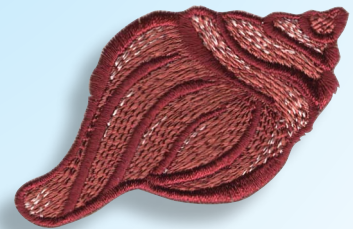

# Shells

19 Designs

Mini Collection

The "Shells" collection will provide you with seashells, ribbons and bows, along with some gorgeous borders and corner pieces. These look fantastic on towels, placemats and are probably one of the most popular bathroom design collections.

# Shells

19 designs all for the 4x4, 5x7 and jumbo hoop

2 Sizes

**HDSH5** H= 5.78 X W= 9.78"  
**HDSH5B** H= 4.00 X W= 6.89"

2 Sizes

**HDSH17** H= 4.94 X W= 6.33"  
**HDSH17B** H= 5.91 X W= 7.58"

**HDSH1** H= 7.48 X W= 6.51"