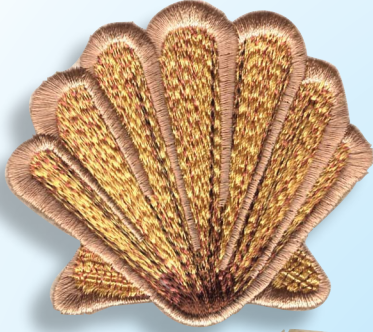

# Shells

19 Designs

Mini Collection

The "Shells" collection will provide you with seashells, ribbons and bows, along with some gorgeous borders and corner pieces. These look fantastic on towels, placemats and are probably one of the most popular bathroom design collections.

# Shells

19 designs all for the 4x4, 5x7 and jumbo hoop

2 Sizes

**HDSH5** H= 5.78 X W= 9.78"  
**HDSH5B** H= 4.00 X W= 6.89"

2 Sizes

**HDSH17** H= 4.94 X W= 6.33"  
**HDSH17B** H= 5.91 X W= 7.58"

**HDSH1** H= 7.48 X W= 6.51"