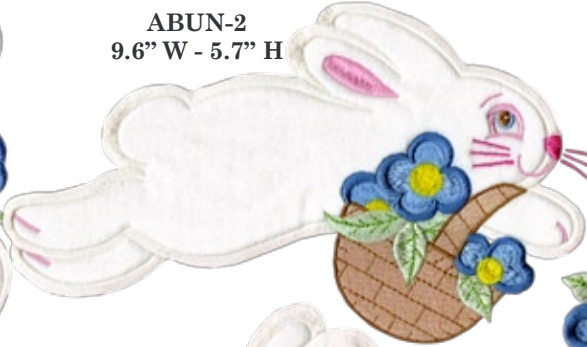

Bunnies

Baby Collection

28 Designs

These sweet, fuzzy bunnies are hopping your way in time for spring and Easter projects. Of course, they are perfect for baby quilts, too! We all fell in love with their big bunny eyes and using "Minky" fabric for the appliqué makes certain they are touchable, loveable designs your family will enjoy all year long!

Reference back of page to view this design collection or visit our website at www.anita-goodesign.com

Anita Goodesign

28 Designs total- All baby collectons include applique designs, stuffed animal designs and project instructions for: Quilts, Diaper Bags, Bumper Pads, Wall Hangings and Mobiles.

ABUN-1
5.8" W - 7.2" H

ABUN-2
9.6" W - 5.7" H

ABUN-8
5.8" W - 7.2" H

ABUN-7
5.8" W - 6.3" H

ABUN-5
5.7" W - 6.3" H

ABUN-3
5.8" W - 7.2" H

ABUN-4
4.8" W - 4.6" H

ABUN-9
6.1" W - 5.7" H

ABUN-6
5.7" W - 5.8" H

ABUN-11
3.2" W - 3.1" H

ABUN-13
2.7" W - 2.8" H

ABUN-12
2.9" W - 3.1" H

ABUN-14
4.4" W - 4.3" H

ABUN-10
4.2" W - 5.7" H

5 Stuffed Designs

ABUNS1
4.7" W - 4.7" H