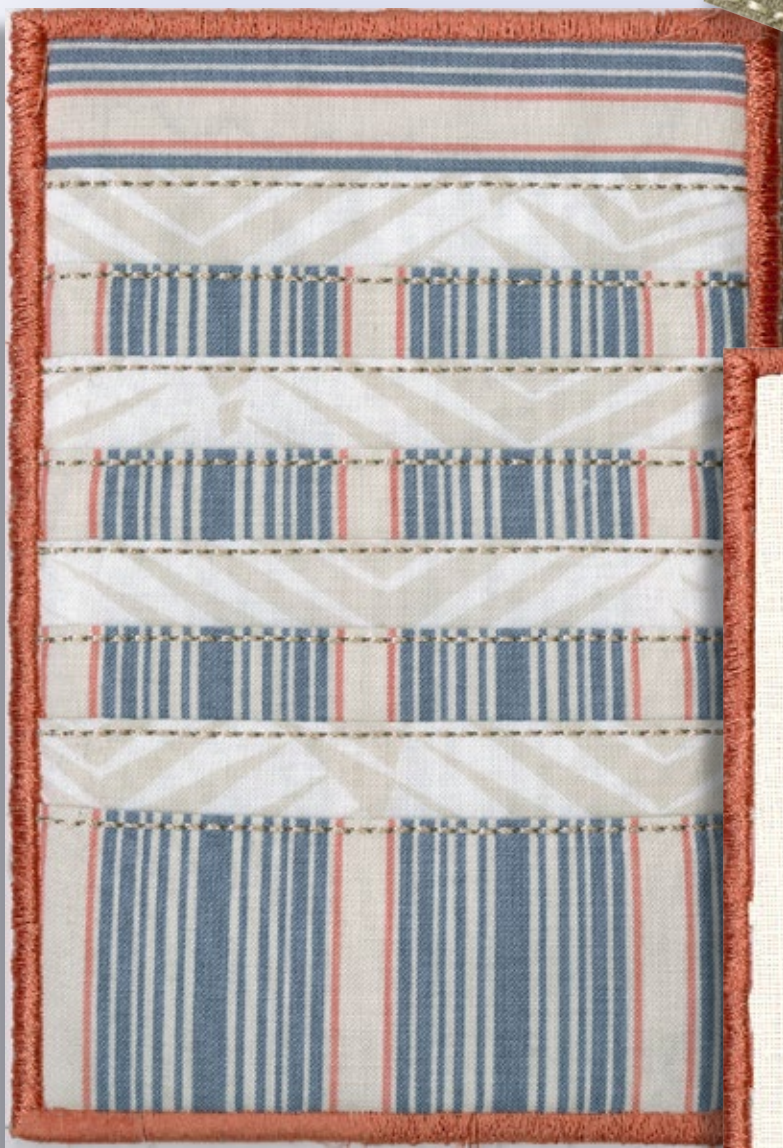

Anita Goodesign™

PROJECTS

Anita's Card Holders are fast and easy "In the Hoop" Projects, which means you can make it with no additional sewing! The alphabet also comes as separate letters!

Anita's Card Holder

54 Designs total - Letters are for the 5"x 5" and 5"x 7" hoops. Card holder pieces are for the 5"x 7" hoop.

Card holder designs included:

Anita Goodesign™

[www.anitagoodesignonline.com](http://www.anitagoodesignonline.com)