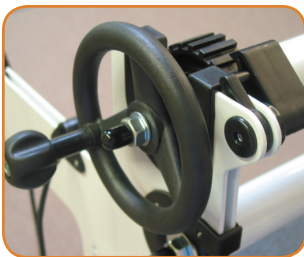

SMOOTH-TURNING
HAND WHEEL