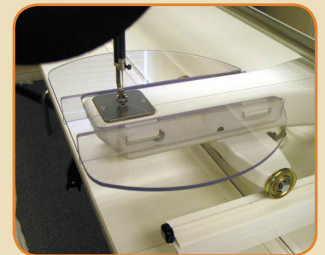

HQ STUDIO FRAME

phone: 1-877-MY-QUILT / 801-292-7988

email: sales@handiquilter.com

web: www.handiquilter.com

HQ STUDIO FRAME: THE LARGEST AND MOST ROBUST OF ALL HQ TABLE AND FRAME SYSTEMS

- 12 foot free-standing frame
- Robust design limits vibration
- Patented larger-diameter pole roller system
- High-quality steel provides solid base for quilting

SPECIAL FEATURES: DESIGNED TO MAKE QUILTING EASIER

- Self-leveling feet adjust to floor surfaces
- Adjustable legs for easy height adjustment
- Patented pole adjustment with snap-pin inserts
- Built-in hand wheel for easy in rolling
- Rollers with built-in bearings
- Can be used with any HQ machine

Visit www.HandiQuilter.com for more information about this or other innovative HQ products.

SEE ONE OF HUNDREDS OF TRAINED HQ REPRESENTATIVES IN YOUR AREA FOR DETAILS.

ALSO RECOMMENDED:

RULER BASE