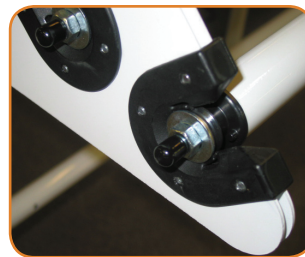

BUNGEE-STYLE ELASTIC
CORDS SNAP IN EASILY

SMOOTH BEARINGS FOR
EASY TURNING

STURDY RATCHETS

SNAP-IN POLES

FRAME DESIGN

HQ STUDIO FRAME: THE LARGEST AND MOST ROBUST OF ALL HQ TABLE AND FRAME SYSTEMS

- 12 foot free-standing frame
- Robust design limits vibration
- Patented larger-diameter pole roller system
- High-quality steel provides solid base for quilting

SPECIAL FEATURES: DESIGNED TO MAKE QUILTING EASIER

- Self-leveling feet adjust to floor surfaces
- Adjustable legs for easy height adjustment
- Patented pole adjustment with snap-pin inserts
- Built-in hand wheel for easy in rolling
- Rollers with built-in bearings
- Can be used with any HQ machine