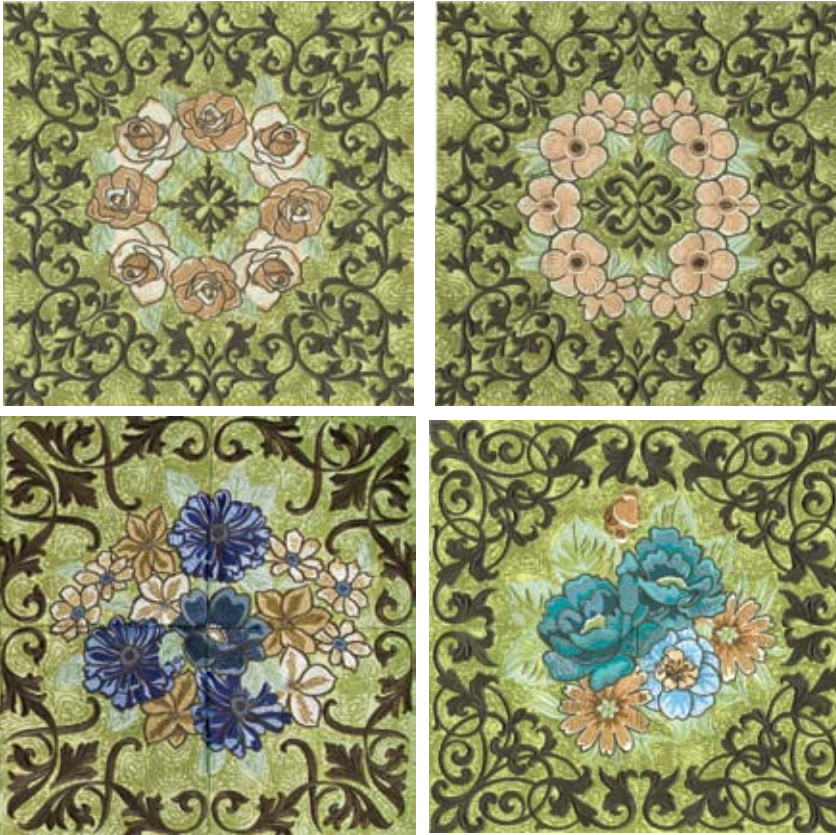

Anita Goodesign™

Special Edition *Garden Gate*

Blocks come in 4 sizes: 4.8", 5.8", 6.8" and 7.8"
Includes mirrored versions and transitional blocks.

4 Stitched Block Designs

7 Applique Quilt Blocks

Four 3D Flower Designs

Three - 3D Block Designs

13 Individual Designs

5 Transitional Block Designs

Each Collection Includes

File Formats - ART, PES, HUS, XXX JEF, EXP, DST, VIP, PXF
Tutorials, Re-sizing program, Catalog and design Color Sheets