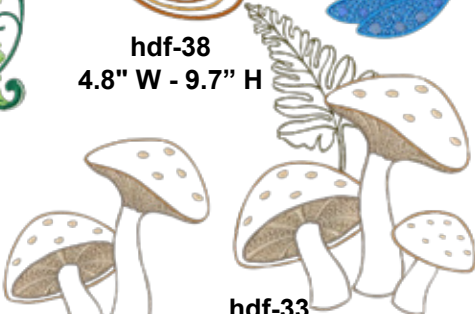

Reference back of page to view this design collection or visit our website at www.anita-goodesign.com

Anita Goodesign

Dragonflies 2

- 10 - Jumbo applique dragonflies in 2 sizes for the 6"x10" and 7"x12" hoop.
- 12 - Stitched dragonflies for the 5"x7" hoop.
- 4 - Dragonfly scenes for the 6"x10" and 7"x12" hoop.
- 14 - Floral and landscape elements for the 5"x7" and jumbo hoop.
- 5 - Swirl designs.

hdf-5
6.8" W - 7.5" H

hdf-6
9.5" W - 6.8" H

hdf-18
6.7" W - 6.8" H

hdf-22
8.8" W - 6.8" H

hdf-21
8.6" W - 6.7" H

hdf-17
10.0" W - 4.8" H

hdf-20
6.8" W - 6.8" H

hdf-9
3.6" W - 3.3" H

hdf-19
10.0" W - 6.8" H

hdf-23
8.0" W - 6.8" H

hdf-10
4.3" W - 4.1" H

hdf-4
8.3" W - 6.7" H

hdf-38
4.8" W - 9.7" H

hdf-32
4.8" W - 4.5" H

hdf-08
6.7" W - 10.3" H

hdf-11
5.2" W - 5.6" H

hdf-33
5.7" W - 7.3" H

hdf-36
4.6" W - 6.7" H

hdf-7
5.7" W - 7.8" H

hdf-34
4.8" W - 4.9" H

hdf-16
6.2" W - 9.7" H

hdf-35
4.5" W - 6.0" H

visit our website at www.anita-goodesign.com

Anita Goodesign