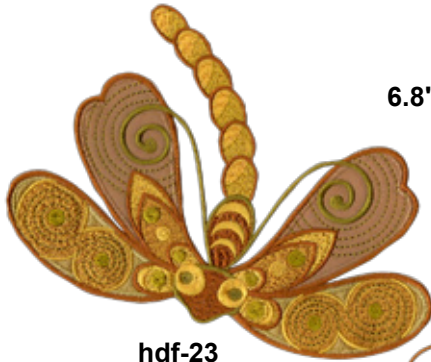

Dragonflies 2

Full Collection
57 Designs

The Dragonflies 2 collection is filled with a variety of colorful designs. First we designed a group of jumbo appliqué dragonflies. We created the 10 different dragonflies using a kaleidoscope of colors; each dragonfly is digitized differently for a unique look. The jumbo appliqué designs are for the 6"x10" and 7"x12" hoop. We then created 12, 5"x7" stitched dragonflies. There are also 4 large scenes as well as over a dozen complimentary design elements. The last of the designs we created were large swirls. You are probably wondering why all of the different designs and sizes? We created a landscape quilt using all of the different dragonflies, background elements and swirls. The project came out great and if you've never created a landscape quilt before, this is a great, way to try it. We also embroidered a ladies white blouse using one of the larger scenes and then added colorful buttons to jazz it up even more!

Reference back of page to view this design collection or visit our website at www.anita-goodesign.com

Anita Goodesign

Dragonflies 2

- 10 - Jumbo applique dragonflies in 2 sizes for the 6"x10" and 7"x12" hoop.
- 12 - Stitched dragonflies for the 5"x7" hoop.
- 4 - Dragonfly scenes for the 6"x10" and 7"x12" hoop.
- 14 - Floral and landscape elements for the 5"x7" and jumbo hoop.
- 5 - Swirl designs.

hdf-5
6.8" W - 7.5" H

hdf-6
9.5" W - 6.8" H

hdf-18
6.7" W - 6.8" H

hdf-22
8.8" W - 6.8" H

hdf-21
8.6" W - 6.7" H

hdf-17
10.0" W - 4.8" H

hdf-20
6.8" W - 6.8" H

hdf-9
3.6" W - 3.3" H

hdf-19
10.0" W - 6.8" H

hdf-23
8.0" W - 6.8" H

hdf-10
4.3" W - 4.1" H

hdf-4
8.3" W - 6.7" H

hdf-38
4.8" W - 9.7" H

hdf-32
4.8" W - 4.5" H

hdf-08
6.7" W - 10.3" H

hdf-11
5.2" W - 5.6" H