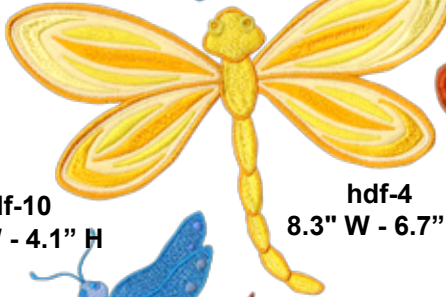

Reference back of page to view this design collection or visit our website at www.anita-goodesign.com

Anita Goodesign

Dragonflies 2

- 10 - Jumbo applique dragonflies in 2 sizes for the 6"x10" and 7"x12" hoop.
- 12 - Stitched dragonflies for the 5"x7" hoop.
- 4 - Dragonfly scenes for the 6"x10" and 7"x12" hoop.
- 14 - Floral and landscape elements for the 5"x7" and jumbo hoop.
- 5 - Swirl designs.

hdf-5
6.8" W - 7.5" H

hdf-6
9.5" W - 6.8" H

hdf-18
6.7" W - 6.8" H

hdf-22
8.8" W - 6.8" H

hdf-21
8.6" W - 6.7" H

hdf-17
10.0" W - 4.8" H

hdf-20
6.8" W - 6.8" H

hdf-9
3.6" W - 3.3" H

hdf-19
10.0" W - 6.8" H

hdf-23
8.0" W - 6.8" H

hdf-10
4.3" W - 4.1" H

hdf-4
8.3" W - 6.7" H

hdf-38
4.8" W - 9.7" H

hdf-32
4.8" W - 4.5" H

hdf-08
6.7" W - 10.3" H

hdf-11
5.2" W - 5.6" H