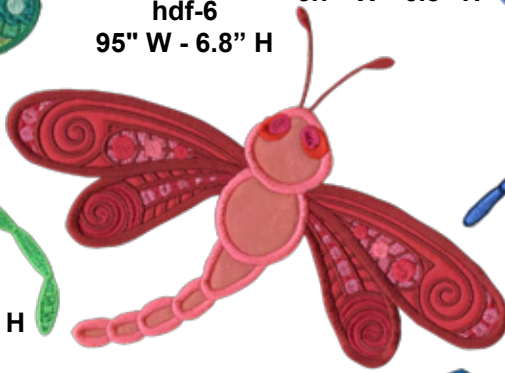

Dragonflies 2

Full Collection
57 Designs

The Dragonflies 2 collection is filled with a variety of colorful designs. First we designed a group of jumbo appliqué dragonflies. We created the 10 different dragonflies using a kaleidoscope of colors; each dragonfly is digitized differently for a unique look. The jumbo appliqué designs are for the 6"x10" and 7"x12" hoop. We then created 12, 5"x7" stitched dragonflies. There are also 4 large scenes as well as over a dozen complimentary design elements. The last of the designs we created were large swirls. You are probably wondering why all of the different designs and sizes? We created a landscape quilt using all of the different dragonflies, background elements and swirls. The project came out great and if you've never created a landscape quilt before, this is a great, way to try it. We also embroidered a ladies white blouse using one of the larger scenes and then added colorful buttons to jazz it up even more!

Reference back of page to view this design collection or visit our website at www.anita-goodesign.com

Anita Goodesign

Dragonflies 2

- 10 - Jumbo applique dragonflies in 2 sizes for the 6"x10" and 7"x12" hoop.
- 12 - Stitched dragonflies for the 5"x7" hoop.
- 4 - Dragonfly scenes for the 6"x10" and 7"x12" hoop.
- 14 - Floral and landscape elements for the 5"x7" and jumbo hoop.
- 5 - Swirl designs.

hdf-5
6.8" W - 7.5" H

hdf-6
9.5" W - 6.8" H

hdf-18
6.7" W - 6.8" H

hdf-22
8.8" W - 6.8" H

hdf-21
8.6" W - 6.7" H

hdf-17
10.0" W - 4.8" H

hdf-20
6.8" W - 6.8" H

hdf-9
3.6" W - 3.3" H

hdf-19
10.0" W - 6.8" H

hdf-23
8.0" W - 6.8" H

hdf-10
4.3" W - 4.1" H

hdf-4
8.3" W - 6.7" H

hdf-38
4.8" W - 9.7" H

hdf-32
4.8" W - 4.5" H

hdf-08
6.7" W - 10.3" H

hdf-11
5.2" W - 5.6" H