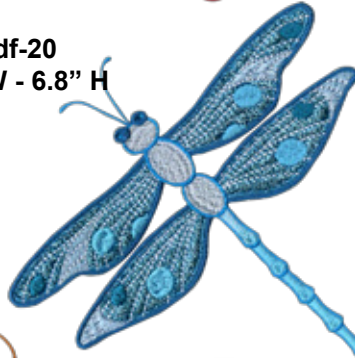

Reference back of page to view this design collection or visit our website at www.anita-goodesign.com

Anita Goodesign

Dragonflies 2

- 10 - Jumbo applique dragonflies in 2 sizes for the 6"x10" and 7"x12" hoop.
- 12 - Stitched dragonflies for the 5"x7" hoop.
- 4 - Dragonfly scenes for the 6"x10" and 7"x12" hoop.
- 14 - Floral and landscape elements for the 5"x7" and jumbo hoop.
- 5 - Swirl designs.

hdf-5
6.8" W - 7.5" H

hdf-6
9.5" W - 6.8" H

hdf-18
6.7" W - 6.8" H

hdf-22
8.8" W - 6.8" H

hdf-21
8.6" W - 6.7" H

hdf-17
10.0" W - 4.8" H

hdf-20
6.8" W - 6.8" H

hdf-9
3.6" W - 3.3" H

hdf-19
10.0" W - 6.8" H

hdf-23
8.0" W - 6.8" H

hdf-10
4.3" W - 4.1" H

hdf-4
8.3" W - 6.7" H

hdf-38
4.8" W - 9.7" H

hdf-32
4.8" W - 4.5" H

hdf-08
6.7" W - 10.3" H

hdf-11
5.2" W - 5.6" H