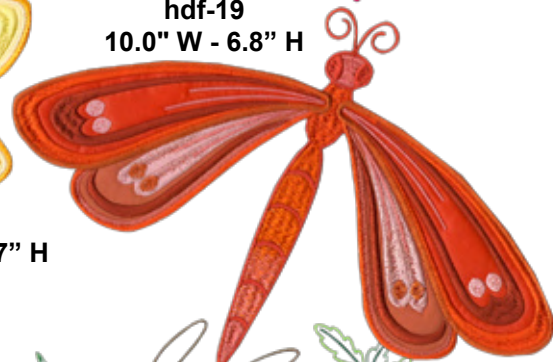

Dragonflies 2

Full Collection
57 Designs

The Dragonflies 2 collection is filled with a variety of colorful designs. First we designed a group of jumbo appliqué dragonflies. We created the 10 different dragonflies using a kaleidoscope of colors; each dragonfly is digitized differently for a unique look. The jumbo appliqué designs are for the 6"x10" and 7"x12" hoop. We then created 12, 5"x7" stitched dragonflies. There are also 4 large scenes as well as over a dozen complimentary design elements. The last of the designs we created were large swirls. You are probably wondering why all of the different designs and sizes? We created a landscape quilt using all of the different dragonflies, background elements and swirls. The project came out great and if you've never created a landscape quilt before, this is a great, way to try it. We also embroidered a ladies white blouse using one of the larger scenes and then added colorful buttons to jazz it up even more!

Reference back of page to view this design collection or visit our website at www.anita-goodesign.com

Anita Goodesign

Dragonflies 2

- 10 - Jumbo applique dragonflies in 2 sizes for the 6"x10" and 7"x12" hoop.
- 12 - Stitched dragonflies for the 5"x7" hoop.
- 4 - Dragonfly scenes for the 6"x10" and 7"x12" hoop.
- 14 - Floral and landscape elements for the 5"x7" and jumbo hoop.
- 5 - Swirl designs.

hdf-5
6.8" W - 7.5" H

hdf-6
9.5" W - 6.8" H

hdf-18
6.7" W - 6.8" H

hdf-22
8.8" W - 6.8" H

hdf-21
8.6" W - 6.7" H

hdf-17
10.0" W - 4.8" H

hdf-20
6.8" W - 6.8" H

hdf-9
3.6" W - 3.3" H

hdf-19
10.0" W - 6.8" H

hdf-23
8.0" W - 6.8" H

hdf-10
4.3" W - 4.1" H

hdf-4
8.3" W - 6.7" H

hdf-38
4.8" W - 9.7" H

hdf-32
4.8" W - 4.5" H

hdf-08
6.7" W - 10.3" H

hdf-11
5.2" W - 5.6" H