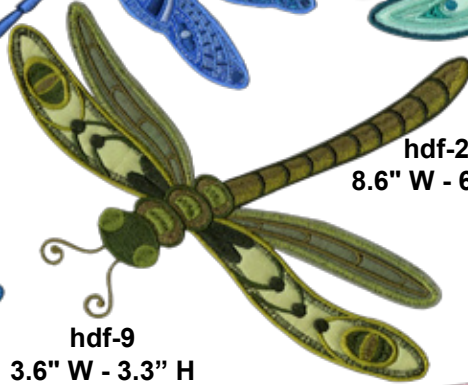

Dragonflies 2

Full Collection
57 Designs

The Dragonflies 2 collection is filled with a variety of colorful designs. First we designed a group of jumbo appliqué dragonflies. We created the 10 different dragonflies using a kaleidoscope of colors; each dragonfly is digitized differently for a unique look. The jumbo appliqué designs are for the 6"x10" and 7"x12" hoop. We then created 12, 5"x7" stitched dragonflies. There are also 4 large scenes as well as over a dozen complimentary design elements. The last of the designs we created were large swirls. You are probably wondering why all of the different designs and sizes? We created a landscape quilt using all of the different dragonflies, background elements and swirls. The project came out great and if you've never created a landscape quilt before, this is a great, way to try it. We also embroidered a ladies white blouse using one of the larger scenes and then added colorful buttons to jazz it up even more!

Reference back of page to view this design collection or visit our website at www.anita-goodesign.com

Anita Goodesign

Dragonflies 2

- 10 - Jumbo applique dragonflies in 2 sizes for the 6"x10" and 7"x12" hoop.
- 12 - Stitched dragonflies for the 5"x7" hoop.
- 4 - Dragonfly scenes for the 6"x10" and 7"x12" hoop.
- 14 - Floral and landscape elements for the 5"x7" and jumbo hoop.
- 5 - Swirl designs.

hdf-5
6.8" W - 7.5" H

hdf-6
9.5" W - 6.8" H

hdf-18
6.7" W - 6.8" H

hdf-22
8.8" W - 6.8" H

hdf-21
8.6" W - 6.7" H

hdf-17
10.0" W - 4.8" H

hdf-20
6.8" W - 6.8" H

hdf-9
3.6" W - 3.3" H

hdf-19
10.0" W - 6.8" H

hdf-23
8.0" W - 6.8" H

hdf-10
4.3" W - 4.1" H

hdf-4
8.3" W - 6.7" H

hdf-38
4.8" W - 9.7" H

hdf-32
4.8" W - 4.5" H

hdf-08
6.7" W - 10.3" H

hdf-11
5.2" W - 5.6" H