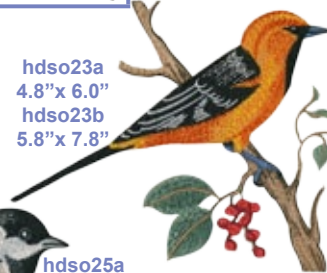

Song Birds

64 Designs

Full Collection

The Songbirds collection is like 2 design sets in one! The first part of the design is 14 realistic and hand shaded songbirds perched on branches and ready for any project you can think of. The second part of the design is a 12 block tile scene that combines all of the birds in one beautiful arrangement. The 12 block tile scene comes in 3 file sizes; from 6.7" x 7.2" at the largest to 4.8" x 5.1" at the smallest worth the effort! The unique part of this collection is the stippling. Stippling is no easy to do free motion so we decided to add it to the designs. The tutorial will demonstrate how to create the blocks using Warm and Natural Stabilizer in your hoop for a true quilted look.

Reference back of page to view this design collection or visit our website at www.anita-goodesign.com

Anita Goodesign

Song Birds

64 Designs total- Blocks for the tile scene come in sizes 7.3"x 6.8", 6"x 5.75", and 5"x 4.7". Individual birds each come in 5"x 7" and 6"x 10" sizes.

12 Block Tile Scene

14 Individual Bird designs

hdso22a
6.8"x 3.4"
hdso22b
7.8"x 3.8"

hdso26a
4.8"x 4.9"
hdso26b
5.8"x 5.8"

hdso20a
6.5"x 4.7"
hdso20b
7.7"x 5.8"

hdso13a
4.7"x 5.7"
hdso13b
5.7"x 6.3"

hdso23a
4.8"x 6.0"
hdso23b
5.8"x 7.8"

hdso21a
4.8"x 6.2"
hdso21b
5.8"x 7.4"

hdso24a
4.8"x 6.9"
hdso24b
5.8"x 8.5"

hdso18a
5.7"x 4.8"
hdso18b
6.8"x 5.8"

hdso25a
5.5"x 4.8"
hdso25b
6.6"x 5.8"

hdso19a
5.7"x 4.8"
hdso19b
6.8"x 5.8"

hdso16a
6.6"x 4.8"
hdso16b
5.7"x 8.0"