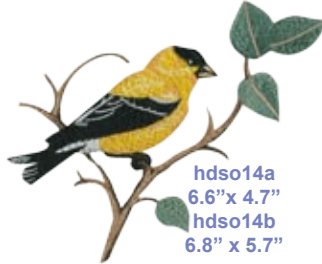

Song Birds

64 Designs

Full Collection

The Songbirds collection is like 2 design sets in one! The first part of the design is 14 realistic and hand shaded songbirds perched on branches and ready for any project you can think of. The second part of the design is a 12 block tile scene that combines all of the birds in one beautiful arrangement. The 12 block tile scene comes in 3 file sizes; from 6.7" x 7.2" at the largest to 4.8" x 5.1" at the smallest worth the effort! The unique part of this collection is the stippling. Stippling is no easy to do free motion so we decided to add it to the designs. The tutorial will demonstrate how to create the blocks using Warm and Natural Stabilizer in your hoop for a true quilted look.

Reference back of page to view this design collection or visit our website at www.anita-goodesign.com

Anita Goodesign

Song Birds

64 Designs total- Blocks for the tile scene come in sizes 7.3"x 6.8", 6"x 5.75", and 5"x 4.7". Individual birds each come in 5"x 7" and 6"x 10" sizes.

hdso21a
4.8"x 6.2"
hdso21b
5.8"x 7.4"

hdso24a
4.8"x 6.9"
hdso24b
5.8"x 8.5"

hdso18a
5.7"x 4.8"
hdso18b
6.8"x 5.8"

hdso25a
5.5"x 4.8"
hdso25b
6.6"x 5.8"

hdso19a
5.7"x 4.8"
hdso19b
6.8"x 5.8"

hdso16a
6.6"x 4.8"
hdso16b
5.7"x 8.0"