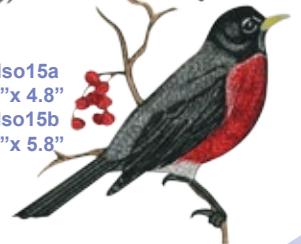

visit our website at www.anita-goodesign.com