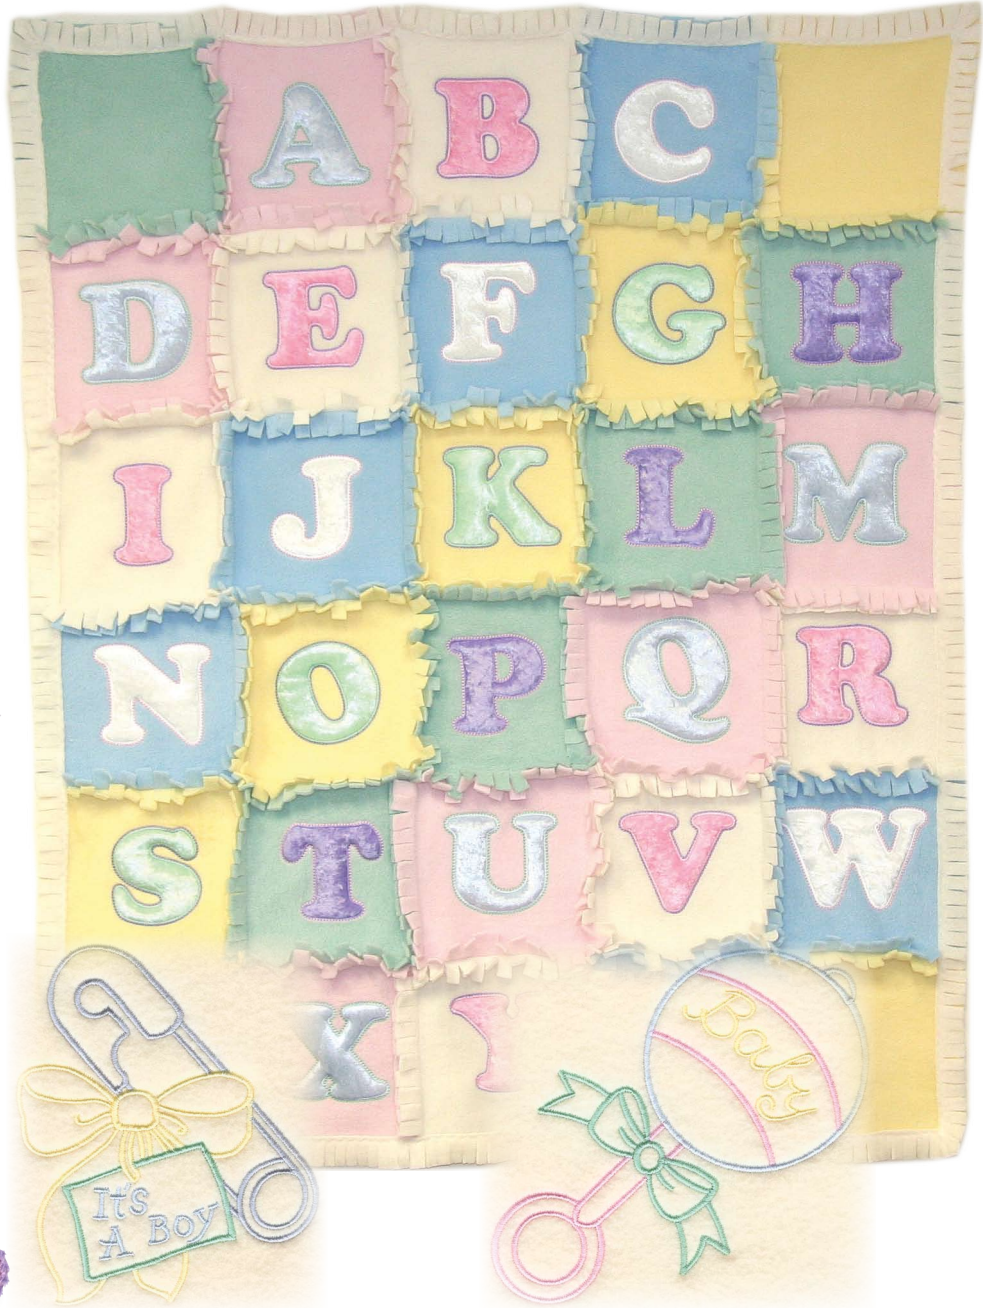

Quilted Baby Alphabet

38 Designs

Mini Collection

Quilted Baby Alphabet includes a beautiful alphabet that is suited perfectly for baby projects. We created each letter using a crushed velvet stretch panne in assorted colors. The instructions to create this beautiful quilt are also included. As a bonus we have also included 12 adorable baby designs to go with the letters or used by themselves. We hope that you go GA-GA over this collection as much as we did.

Quilted Alphabet

38 Designs total for the 5"X7" Hoop
Instructions included for polar fleece quilt

Each applique letter is approximately 5"x5"

HDB11 - 4.8H X 4.0W

HDB4 - 4.8H X 4.8W

HDB7 - 4.8H X 4.8W

HDB6 - 4.8H X 4.8W

HDB12 - 4.8H X 4.0W

HDB1 - 4.8H X 4.8W

HDB10 - 4.8H X 4.8W

HDB5 - 4.8H X 4.4W

HDB3 - 4.8H X 4.8W

HDB9 - 4.8H X 4.8W

HDB8 - 4.8H X 4.8W

HDB2 - 2.4H X 4.8W