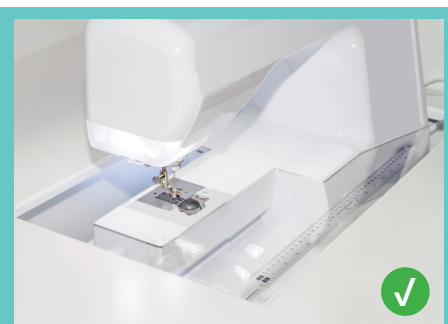

WITH INSERT