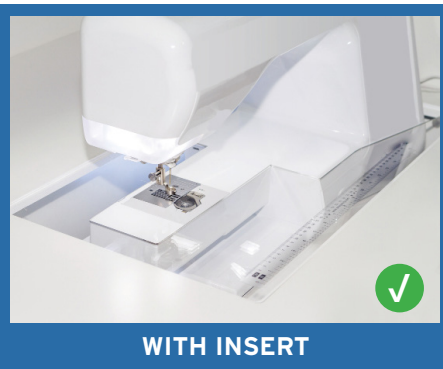

WITH INSERT