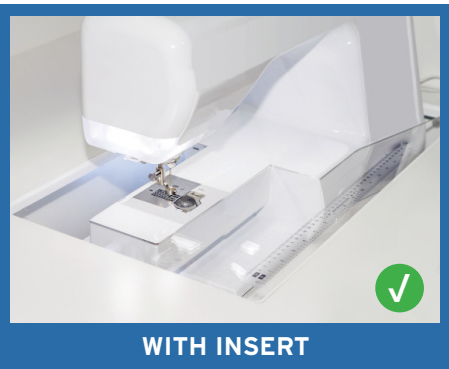

WITH INSERT