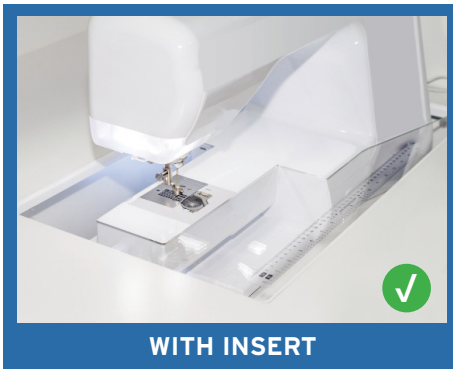

WITH INSERT