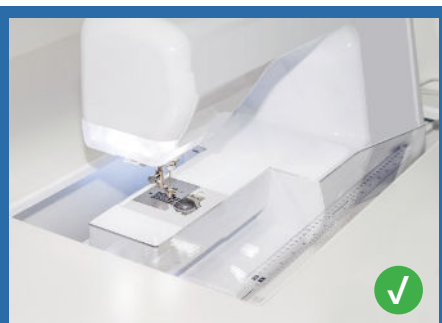

WITH INSERT