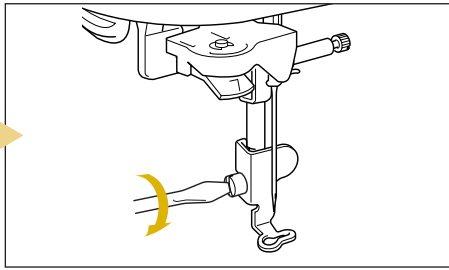

Upper Threading

Enfilage supérieur

Hilo superior

Preparing to Embroider
 Préparation de la broderie
 Preparativos para bordar

Selecting Stitch Patterns

Sélection des configurations de point

Selección de tipos de puntada

◆ Utility Stitches

When switching on machine, the screen will display the name of the machine. Touch the screen to display the utility stitch. Depending on the setting, either "1-01 Straight stitch (Left)" or "1-03 Straight stitch (Middle)" is automatically selected.