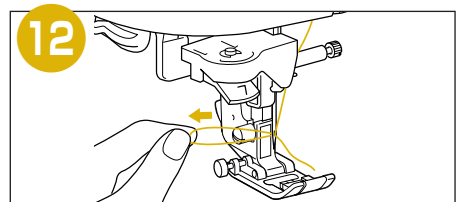

Upper Threading

Enfilage supérieur

Hilo superior