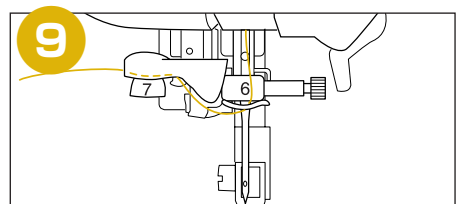

Upper Threading

Enfilage supérieur

Hilo superior