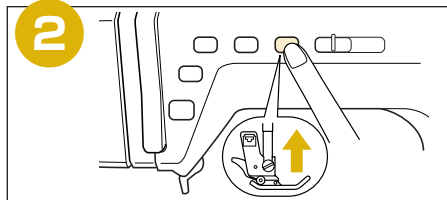

Upper Threading

Enfilage supérieur

Hilo superior