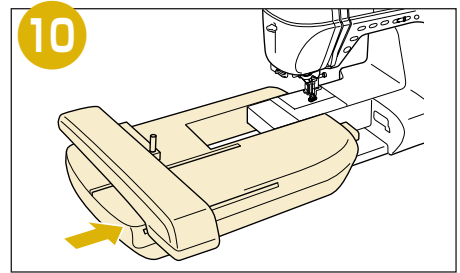

Upper Threading

Enfilage supérieur

Hilo superior

Preparing to Embroider
 Préparation de la broderie
 Preparativos para bordar

Selecting Stitch Patterns

Sélection des configurations de point

Selección de tipos de puntada

◆ Utility Stitches

When switching on machine, the screen will display the name of the machine. Touch the screen to display the utility stitch. Depending on the setting, either "1-01 Straight stitch (Left)" or "1-03 Straight stitch (Middle)" is automatically selected.