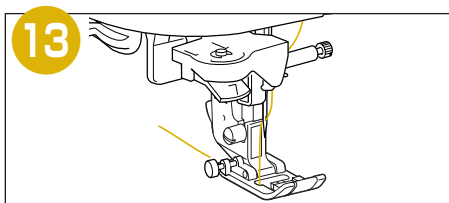

Upper Threading

Enfilage supérieur

Hilo superior