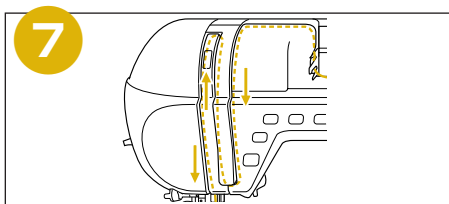

Upper Threading

Enfilage supérieur

Hilo superior