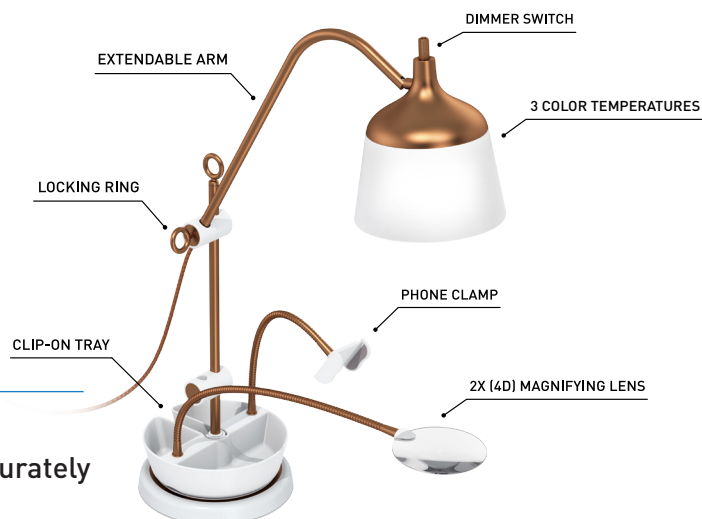

Anita™

TABLE LAMP

U21058

Fact Sheet

The Anita Table Lamp is the ultimate crafting tool you've been searching for. Powered by advanced LED technology, it bathes your workspace in 2,600 LUX of natural daylight illumination, bringing your projects to life with vibrant, true-to-life colors, and enabling unparalleled precision.

Adjustable brightness combined with a premium quality magnifying lens, convenient smartphone holder and practical storage tray elevate your crafting experience to new heights. Craft seamlessly throughout the day and night, free from the discomfort of eye strain.

2,600 lux at 12"

95+ CRI

6,000K Daylight

LIGHT QUALITY

ERGONOMICS

DESIGN

daylightcompany.com

Anita™

TABLE LAMP

U21058

FEATURES

- Daylight 6,000K LEDs with 95+ CRI to see colors accurately at any time of day or night
- Exceptional brightness (2,600 Lux) easily adjustable using the continuous dimmer switch
- Illuminated shade for soft ambient light
- 3 color changing with long press switch: daylight, cool light and warm light
- Extendable arm for longer reach
- 2-way rotating shade for perfect light positioning
- 3 unique accessories including clip-on tray, flex arm magnifying lens and phone clamp
- Braided anti-tangle cable