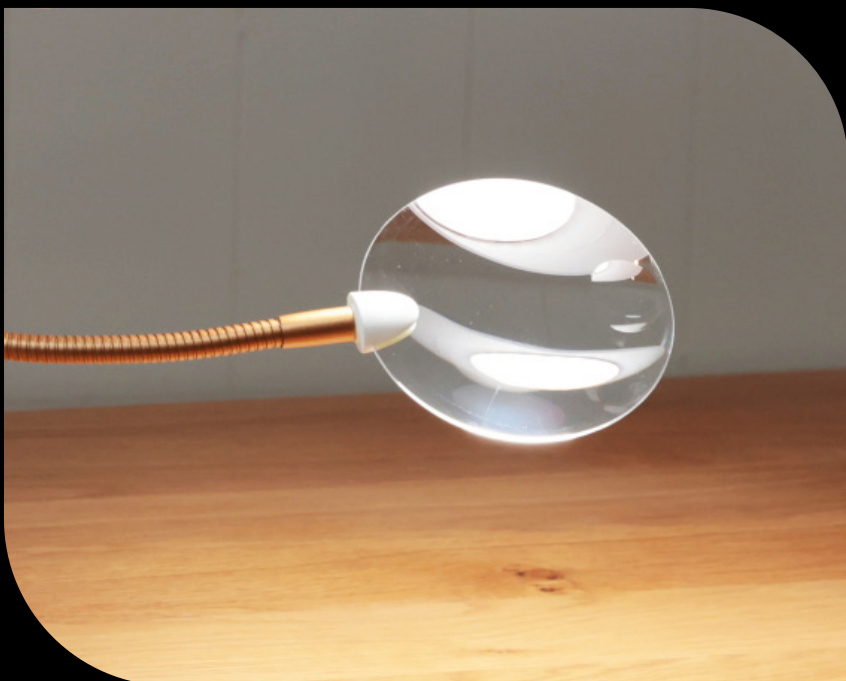

Anita™

TABLE LAMP

U21058

Features Sheet

95+ CRI

Daylight 6,000K LEDs with 95+ CRI to see colors accurately at any time of day or night.

EXCEPTIONAL BRIGHTNESS

Premium quality LEDs last the life of the product – they never need replacing. (2,600 Lux) easily adjustable using the continuous dimmer switch.

3 COLOR TEMPERATURES

3 color changing temperatures with long press switch: daylight, cool light and warm light.

ACCESSORIES CONVENIENCE

Clip-on tray provides convenience for placing all your accessories.

DOCUMENT YOUR CREATIVITY

Film your creative progress or watch tutorials easily using the handy and sturdy clamp for your phone.

METICULOUS DETAIL

See meticulous detail like never before with the Flex Arm magnifying lens.