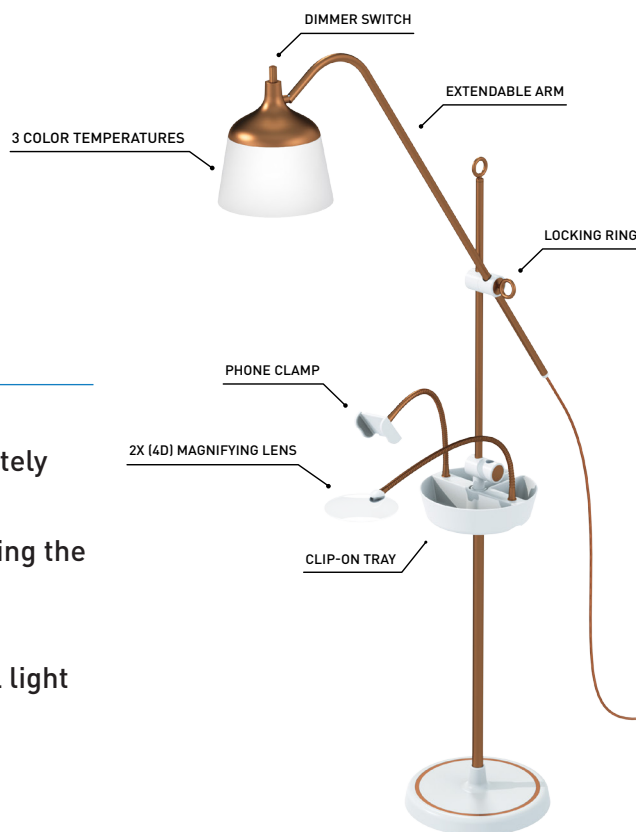

Anita™

FLOOR LAMP

U21088

Fact Sheet

The Anita Floor Lamp is the ultimate crafting tool you've been searching for. Powered by advanced LED technology, it bathes your workspace in 2,600 LUX of natural daylight illumination, bringing your projects to life with vibrant, true-to-life colors, and enabling unparalleled precision.

Adjustable brightness combined with a premium quality magnifying lens, convenient smartphone holder and practical storage tray elevate your crafting experience to new heights. Craft seamlessly throughout the day and night, free from the discomfort of eye strain.

2,600 lux at 30cm

95+ CRI

6,000K Daylight

LIGHT QUALITY

ERGONOMICS

DESIGN

daylightcompany.com

Anita™

FLOOR LAMP

U21088

FEATURES

- Daylight 6,000K LEDs with 95+ CRI to see colors accurately at any time of day or night
- Exceptional brightness (2,600 Lux) easily adjustable using the continuous dimmer switch
- Illuminated shade for soft ambient light
- 3 colour changing with long press switch: daylight, cool light and warm light
- Extendable arm for longer reach
- 2-way rotating shade for perfect light positioning
- 3 unique accessories including clip-on tray, flex arm magnifying lens and phone clamp
- Braided anti-tangle cable