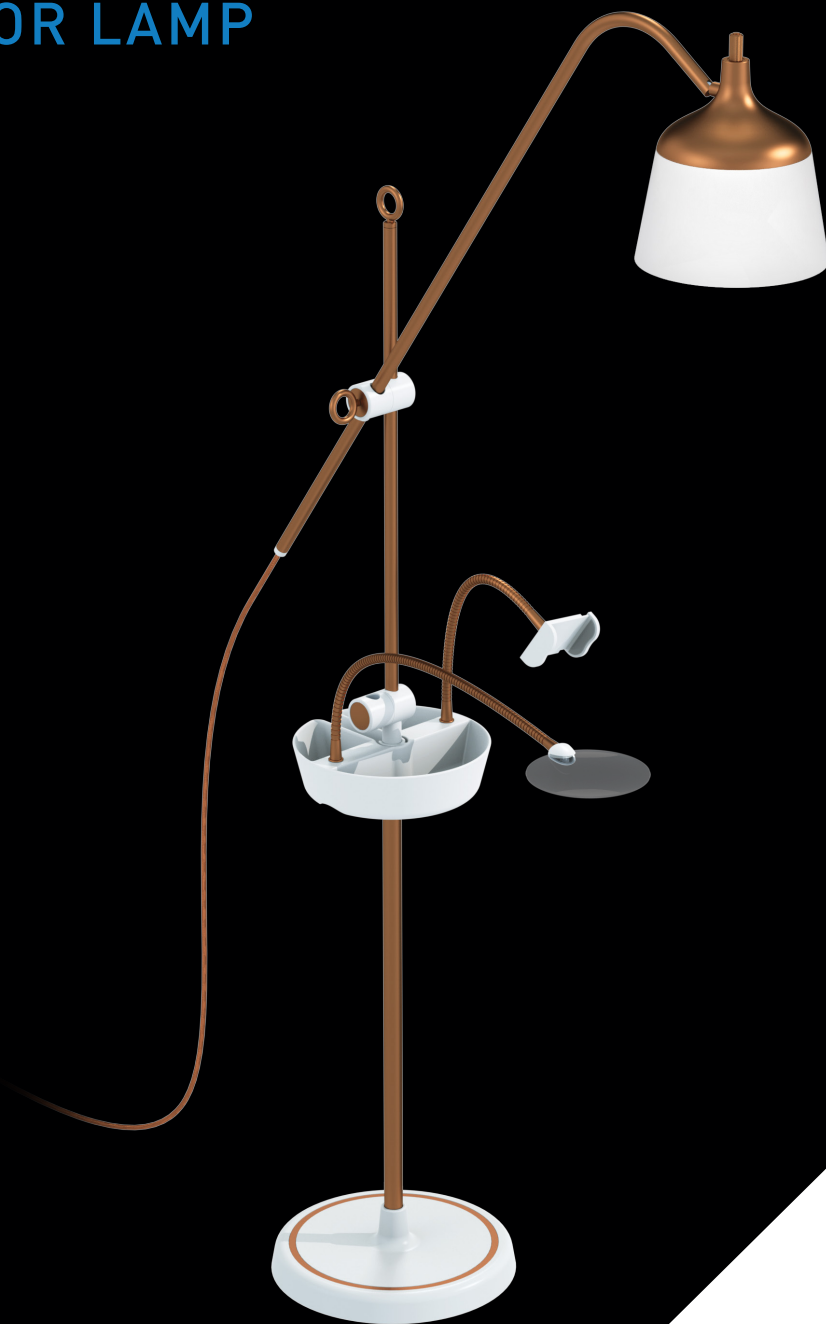

Anita™

FLOOR LAMP

U21088

Fact Sheet

The Anita Floor Lamp is the ultimate crafting tool you've been searching for. Powered by advanced LED technology, it bathes your workspace in 2,600 LUX of natural daylight illumination, bringing your projects to life with vibrant, true-to-life colors, and enabling unparalleled precision.

Adjustable brightness combined with a premium quality magnifying lens, convenient smartphone holder and practical storage tray elevate your crafting experience to new heights. Craft seamlessly throughout the day and night, free from the discomfort of eye strain.

FLOOR LAMP

U21088

FEATURES

- Daylight 6,000K LEDs with 95+ CRI to see colors accurately at any time of day or night
- Exceptional brightness (2,600 Lux) easily adjustable using the continuous dimmer switch
- Illuminated shade for soft ambient light
- 3 colour changing with long press switch: daylight, cool light and warm light
- Extendable arm for longer reach
- 2-way rotating shade for perfect light positioning
- 3 unique accessories including clip-on tray, flex arm magnifying lens and phone clamp
- Braided anti-tangle cable

SPECIFICATIONS

Product information

Weight	12.3lb
Color	Copper / White
Cable length	138"

Light output

Light source	LED
Lumens	800
Lux at 30cm	2,600
Color temperature	6,000K / 4,000K / 2,700K
CRI	95+
Energy consumption	11.5W