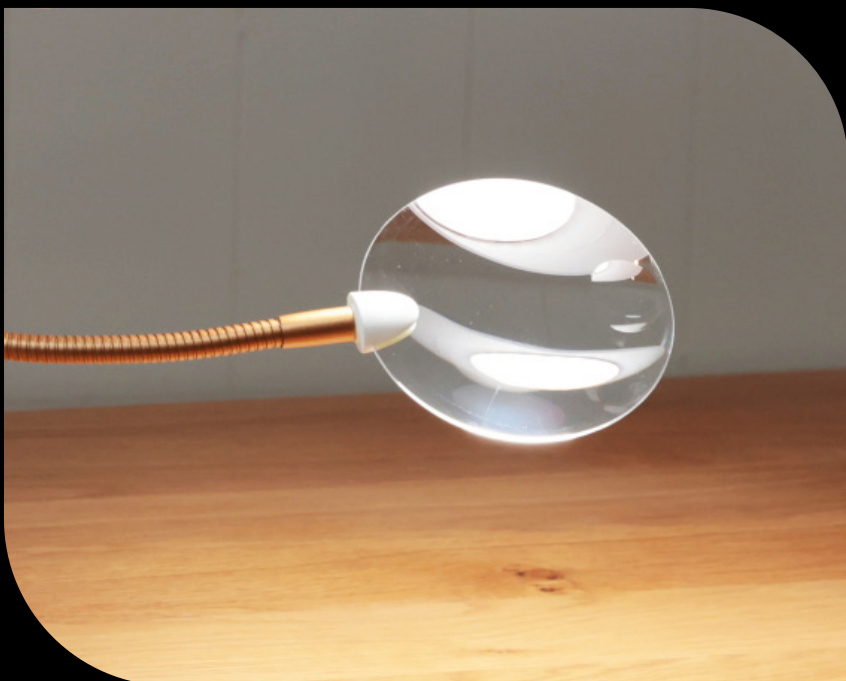

Anita™

FLOOR LAMP

U21058

Features Sheet

95+ CRI

Daylight 6,000K LEDs with 95+ CRI to see colors accurately at any time of day or night.

EXCEPTIONAL BRIGHTNESS

Premium quality LEDs last the life of the product – they never need replacing. (2,600 Lux) easily adjustable using the continuous dimmer switch.

3 COLOR TEMPERATURES

3 color changing temperatures with long press switch: daylight, cool light and warm light.

ACCESSORIES CONVENIENCE

Clip-on tray provides convenience for placing all your accessories.

DOCUMENT YOUR CREATIVITY

Film your creative progress or watch tutorials easily using the handy and sturdy clamp for your phone.

METICULOUS DETAIL

See meticulous detail like never before with the Flex Arm magnifying lens.