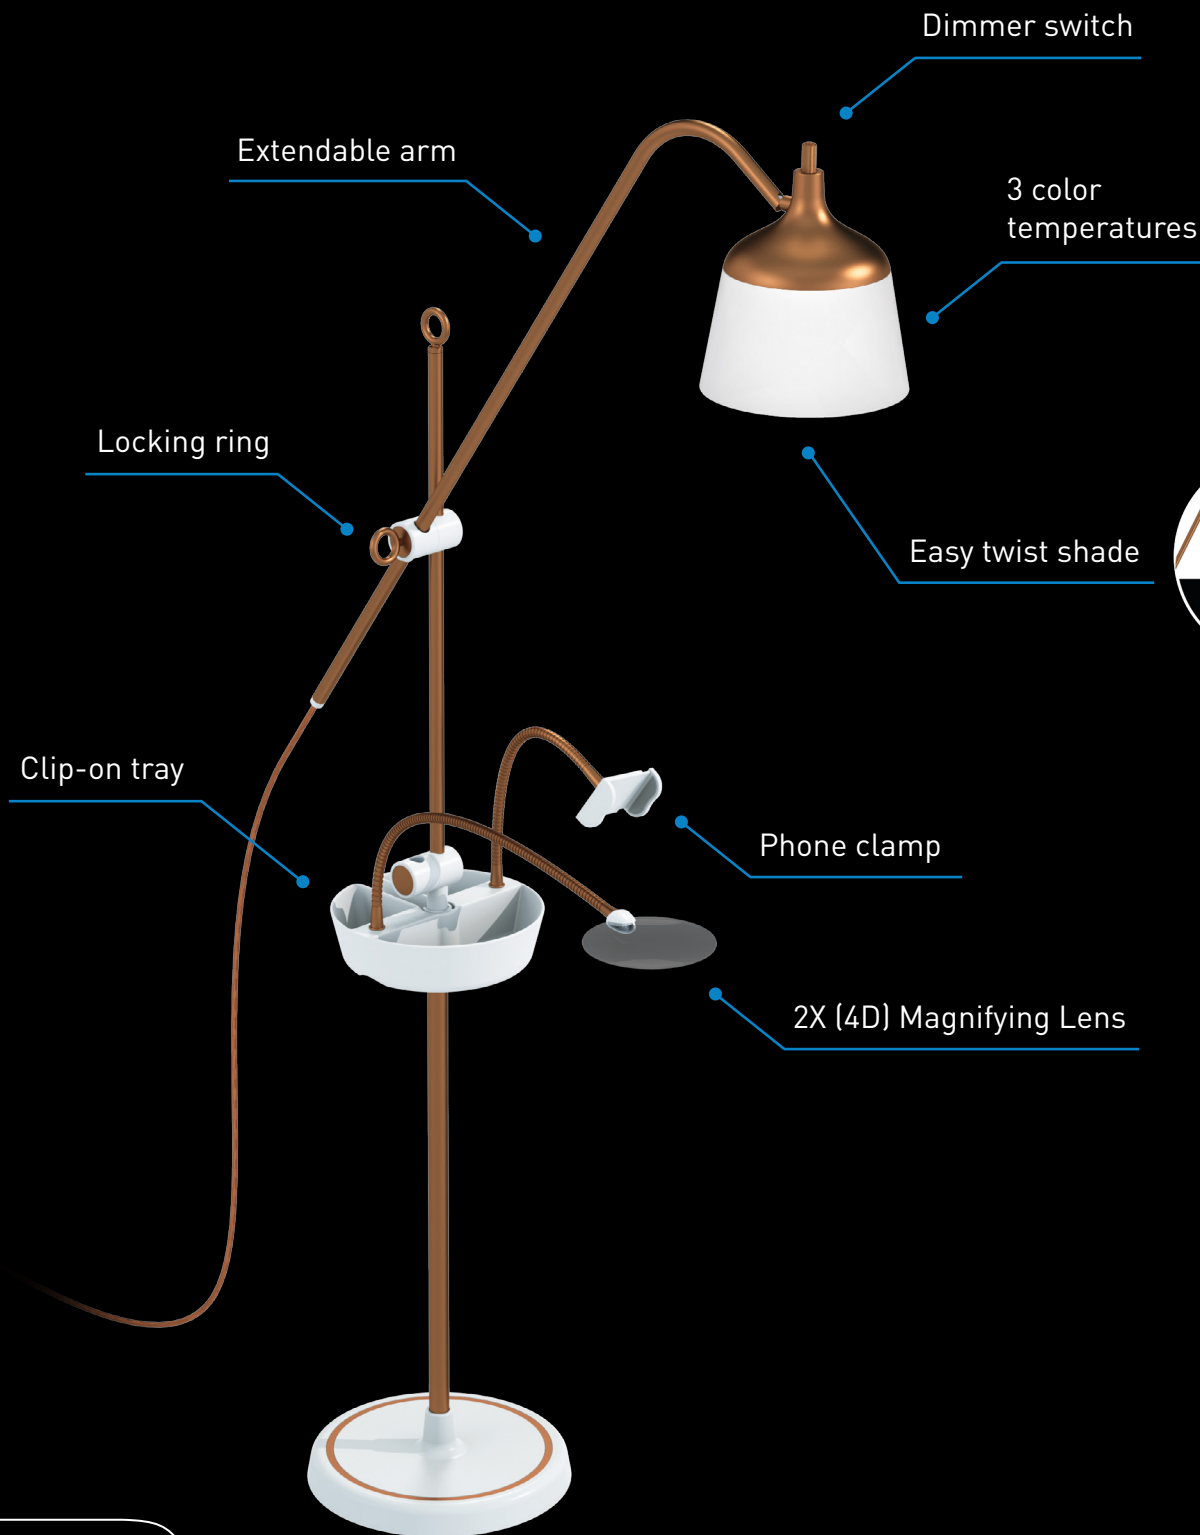

Anita™

FLOOR LAMP

U21058

Features Sheet

95+ CRI

Daylight 6,000K LEDs with 95+ CRI to see colors accurately at any time of day or night.

EXCEPTIONAL BRIGHTNESS

Premium quality LEDs last the life of the product – they never need replacing. (2,600 Lux) easily adjustable using the continuous dimmer switch.

3 COLOR TEMPERATURES

3 color changing temperatures with long press switch: daylight, cool light and warm light.

ACCESSORIES CONVENIENCE

Clip-on tray provides convenience for placing all your accessories.

DOCUMENT YOUR CREATIVITY

Film your creative progress or watch tutorials easily using the handy and sturdy clamp for your phone.

METICULOUS DETAIL

See meticulous detail like never before with the Flex Arm magnifying lens.