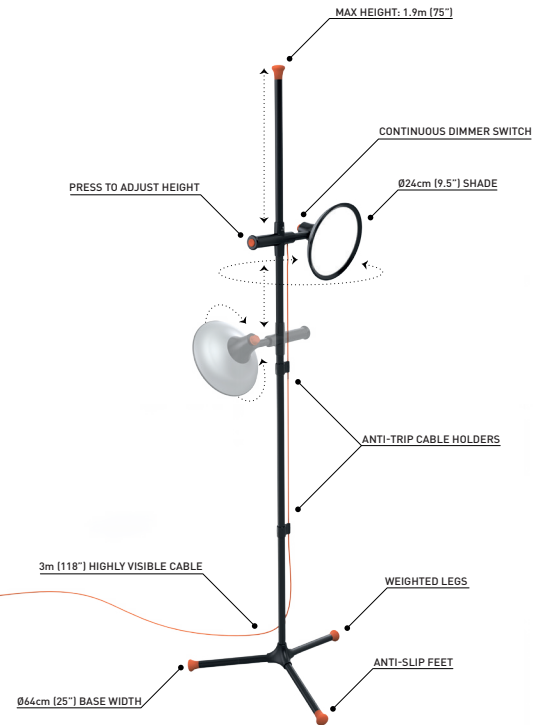

Artist Studio Lamp 2

U31575

FLOOR STAND

Fact Sheet

daylight

when light matters

The ultimate lamp for medium and large canvasses, sculpting and other creative tasks. An extraordinary spread of pure daylight allows you to work at any time of day or night achieving superb contrast and color reproduction. The exceptionally bright 95+ CRI Daylight LEDs are highly energy efficient and never need to be replaced. Eliminating multi shadows, the unique diffuser prevents glare and in combination with the fully variable dimmer ensures you get the exact amount of perfect daylight onto your artwork. The ergonomic 3-way shade ensures you can adjust the light precisely where you want it, and the solid weighted metal legs guarantee stability in any situation.

6,000 lux at 12"

95+ CRI

6,000K Daylight

LIGHT QUALITY

ERGONOMICS

DESIGN

daylightcompany.com

Artist Studio Lamp 2

U31575

FLOOR STAND

FEATURES

- Daylight 6,000K LEDs with 95+ CRI to see colors accurately at any time of day or night
- Exceptional brightness (6,000 Lux) combined with a unique light guide for perfect diffusion
- Wide 24cm diameter shade enables an extraordinary spread of light
- Easily adjustable brightness using the continuous dimmer switch
- 3-Way adjustable shade via sliding handle and rotating shade
- Unique press-to-release button system keeps the lamp firmly in position
- 1.9m high floor stand for extra-large projects
- Easy-assembly solid weighted metal legs for maximum stability and anti-trip cable holders
- Anti-slip feet for maximum friction and surface protection
- Premium quality LEDs last the life of the product – they never need replacing. No lightbulb needed.

SPECIFICATIONS

Product information

Weight	8.4lb
Color	Black/ Orange
Cable length	118"

Light output

Light source	LED
Lumens	1,600
Lux at 12"	6,000
Color temperature	6,000K
CRI	95+
Energy consumption	23W

Packaging information