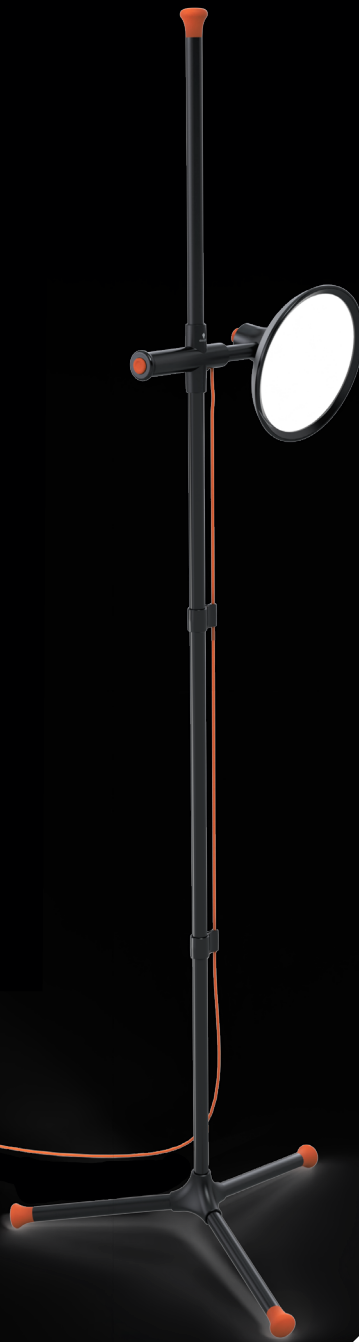

Artist Studio Lamp 2

U31575

FLOOR STAND

Fact Sheet

daylight

when light matters

The ultimate lamp for medium and large canvasses, sculpting and other creative tasks. An extraordinary spread of pure daylight allows you to work at any time of day or night achieving superb contrast and color reproduction. The exceptionally bright 95+ CRI Daylight LEDs are highly energy efficient and never need to be replaced. Eliminating multi shadows, the unique diffuser prevents glare and in combination with the fully variable dimmer ensures you get the exact amount of perfect daylight onto your artwork. The ergonomic 3-way shade ensures you can adjust the light precisely where you want it, and the solid weighted metal legs guarantee stability in any situation.

6,000 lux at 12"

95+ CRI

6,000K Daylight

LIGHT QUALITY

ERGONOMICS

DESIGN

daylightcompany.com

Artist Studio Lamp 2

U31575

FLOOR STAND

FEATURES

- Daylight 6,000K LEDs with 95+ CRI to see colors accurately at any time of day or night
- Exceptional brightness (6,000 Lux) combined with a unique light guide for perfect diffusion
- Wide 24cm diameter shade enables an extraordinary spread of light
- Easily adjustable brightness using the continuous dimmer switch
- 3-Way adjustable shade via sliding handle and rotating shade
- Unique press-to-release button system keeps the lamp firmly in position
- 1.9m high floor stand for extra-large projects
- Easy-assembly solid weighted metal legs for maximum stability and anti-trip cable holders
- Anti-slip feet for maximum friction and surface protection
- Premium quality LEDs last the life of the product – they never need replacing. No lightbulb needed.

SPECIFICATIONS

Product information

Weight	8.4lb
Color	Black/ Orange
Cable length	118"

Light output

Light source	LED
Lumens	1,600
Lux at 12"	6,000
Color temperature	6,000K
CRI	95+
Energy consumption	23W

Packaging information