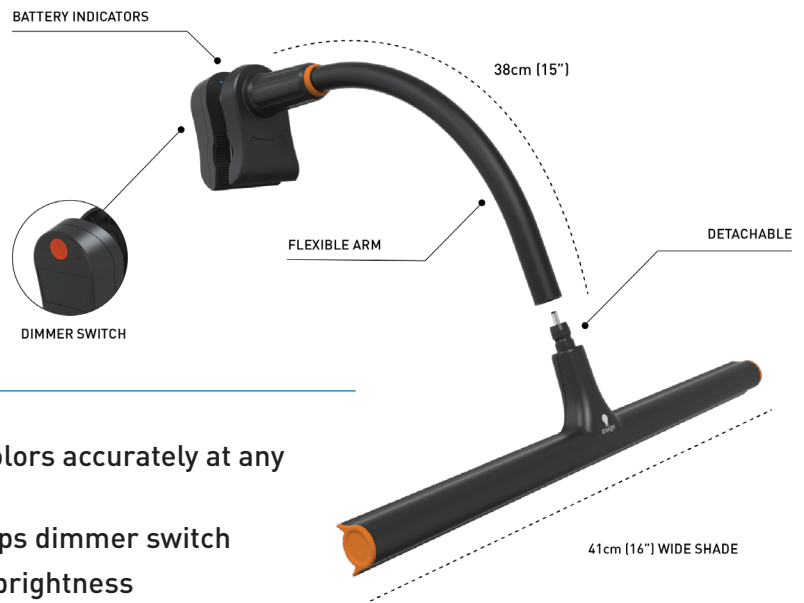

Need light in your art class? Now you can with the internal battery allowing up to 4 hours of continuous and consistent brightness. Easel Lamp Go™ - the perfect painting companion.

1,000 lux at 12"

95+ CRI

6,000K Daylight

LIGHT QUALITY

ERGONOMICS

DESIGN

daylightcompany.com

Easel Lamp Go

U31875

PORTABLE LAMP

FEATURES

- Daylight 6,000K LEDs with 95+ CRI to see colors accurately at any time of day or night
- Easily adjustable brightness using the 3 steps dimmer switch
- Up to 4 hours of consistent and continuous brightness
- Rechargeable with any USB power source or power bank - 3m (118") long USB cable included
- Flexible arm to position shade and light spread exactly where you need it
- Adjustable clamp to fit any easel
- Premium quality LEDs last the life of the product – they never need replacing. No lightbulb needed.
- Soft travel bag included

SPECIFICATIONS

Product information

Weight	0.6kg
Color	Black/ Orange
Cable length	3m
Maximum Clamp Opening Width	1.8"

Light output

Light source	LED
Lumens	315
Lux at 12"	1,000
Color temperature	6,000K
CRI	95+
Energy consumption	5W