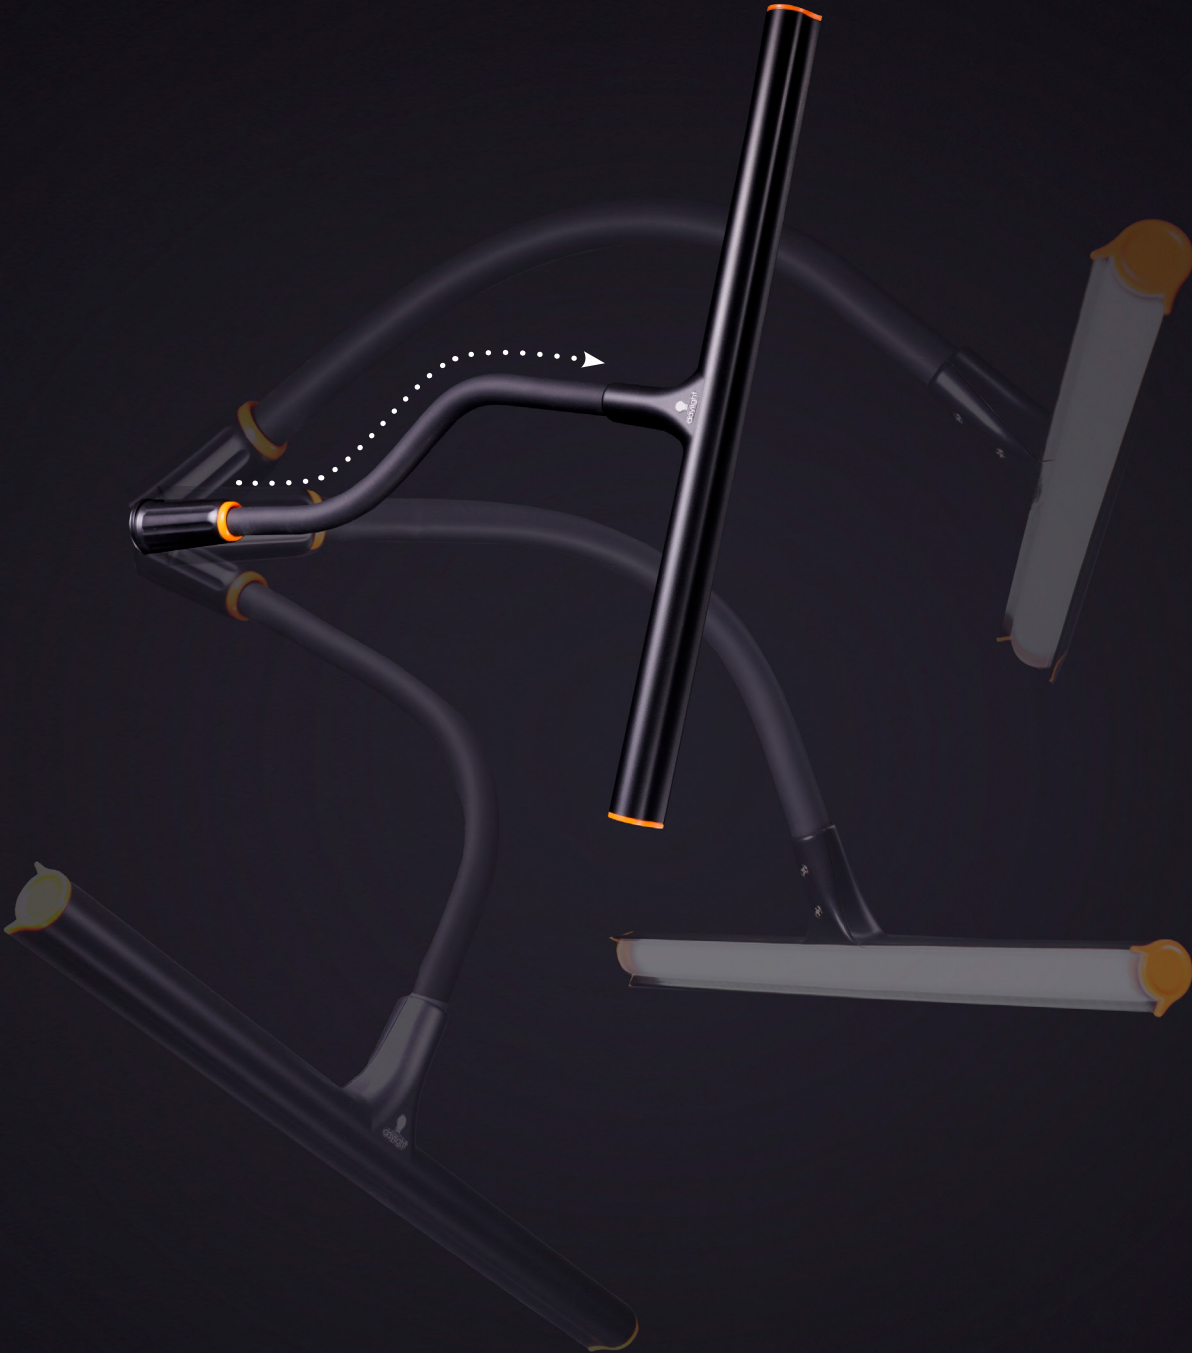

# Easel Lamp Go™

PORTABLE LAMP

Features Sheet  
U31875

Great Arm Flexibility

## 95+ CRI

Daylight 6,000K LEDs with 95+ CRI to see colors accurately at any time of day or night.

## CONSISTENT BRIGHTNESS

Premium quality LEDs last the life of the product – they never need replacing. Up to 4 hours of consistent and continuous brightness.