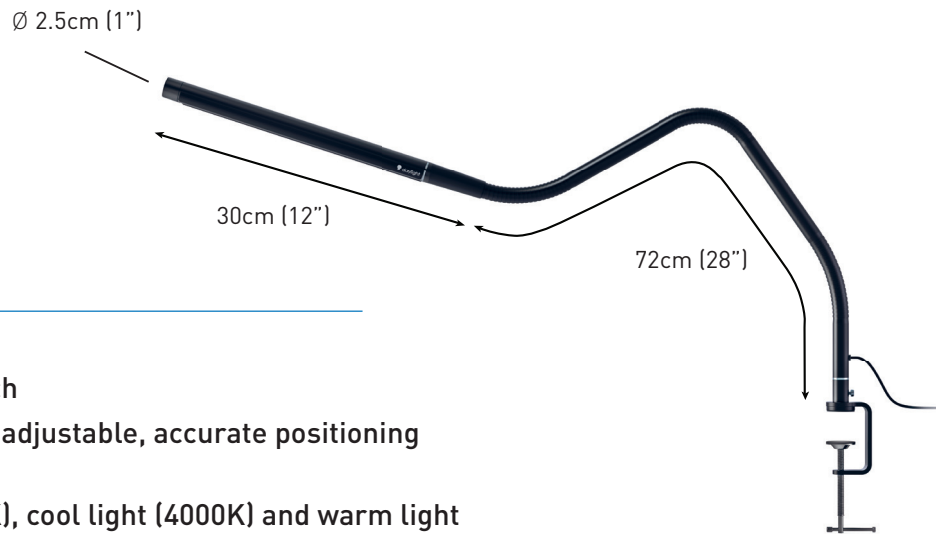

Electra™

U35221

TABLE LAMP

FEATURES

- Sleek design with elegant touch
- 3 Flexible joints for effortless, adjustable, accurate positioning and smooth movement
- Move between Daylight (6000K), cool light (4000K) and warm light (2700K) at the push of the switch to choose the colour temperature that you prefer
- Easily adjust the bright and wide spread of light using the tactile continuous dimmer switch
- Daylight 95+ CRI LEDs reduce eyestrain and perfect for maximum contrast and color matching
- Highly recommended for tattoo artists, nail salons, home-office lighting, crafts and more

SPECIFICATIONS

Product information

Weight	2.4lb
Color	Black
Cable length	87"

Light output

Light source	LED
Lumens	800
Lux at 12"	2,500
Color temperature	6,000K / 4,000K / 2,700K
CRI	95+
Energy consumption	13W

Packaging information

Height	13"
Width	17"
Depth	3"
Packed weight	4lb
Products per master carton	2