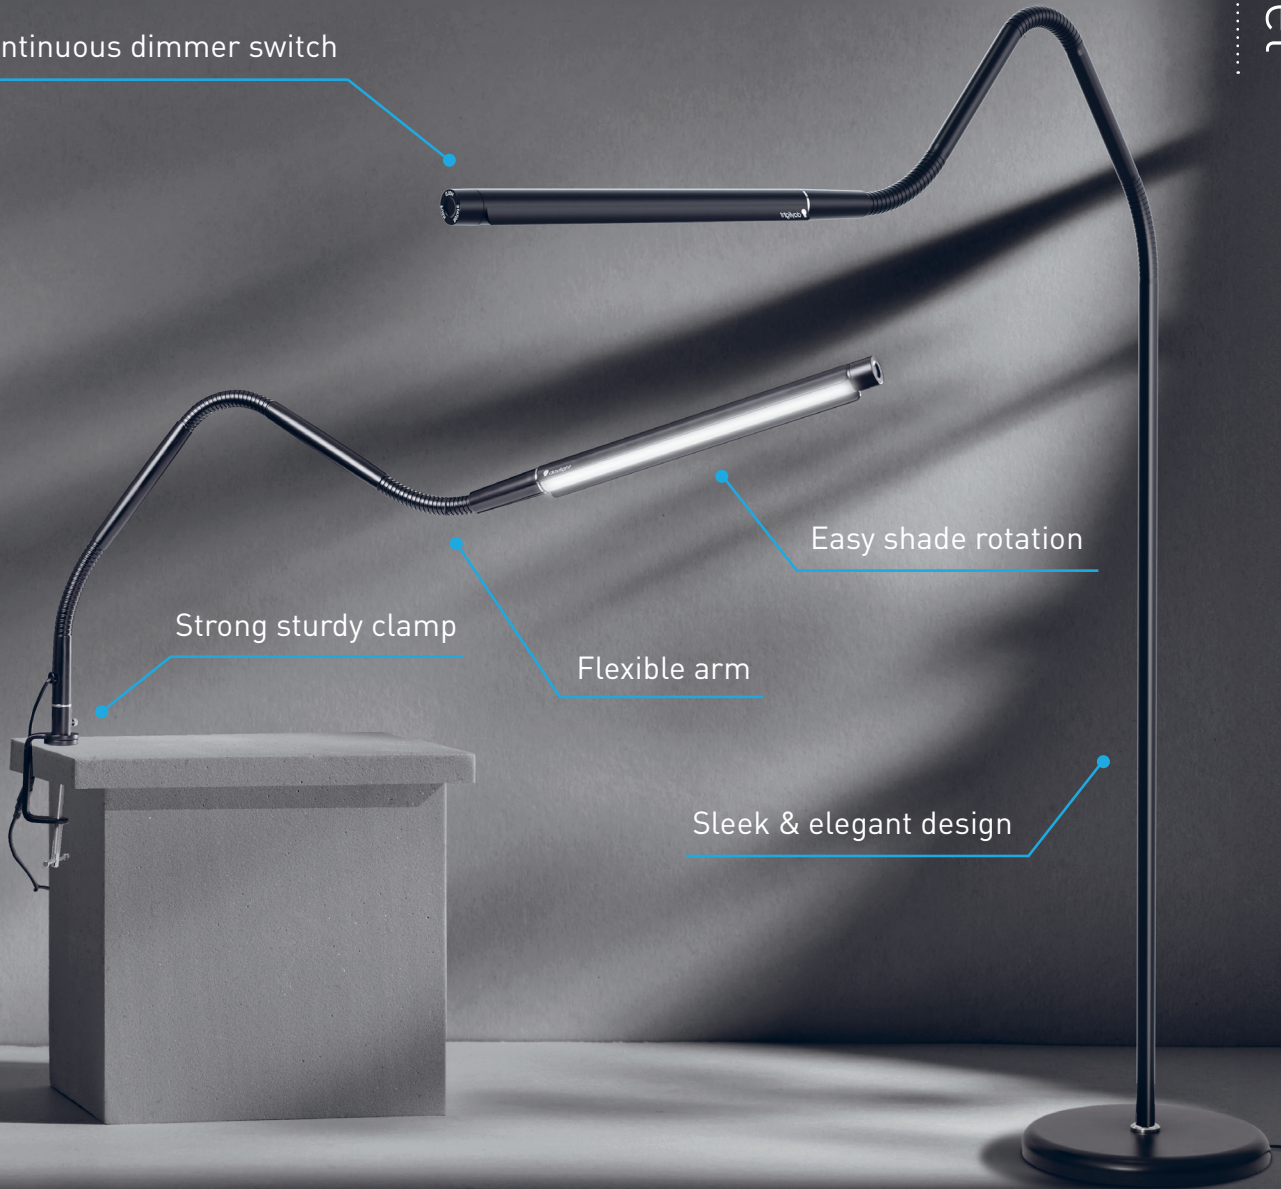

Electra™

TABLE & FLOOR LAMP

U35221 & U35231

Features Sheet

Continuous dimmer switch

Easy shade rotation

Strong sturdy clamp

Flexible arm

Sleek & elegant design

Strong sturdy base

95+ CRI

Daylight 6,000K LEDs with 95+ CRI to see colors accurately at any time of day or night

3 COLOR TEMPERATURES

Choice of 3 color temperatures - Daylight 6,000K, Cool light 4,000K, or Warm light 2,700K

GREAT FLEXIBILITY

Flexible joints for effortless, adjustable, accurate positioning and smooth movement

WIDE SPREAD OF LIGHT

Long shade design of 30cm (12") provides great illumination across surface areas

FULLY VARIABLE LIGHT INTENSITY

Easily adjust the bright and wide spread of light using the tactile continuous dimmer switch

SLIM & SLEEK DESIGN

Its slender and minimalistic design creates a modern aesthetic, making it a stylish addition to any space