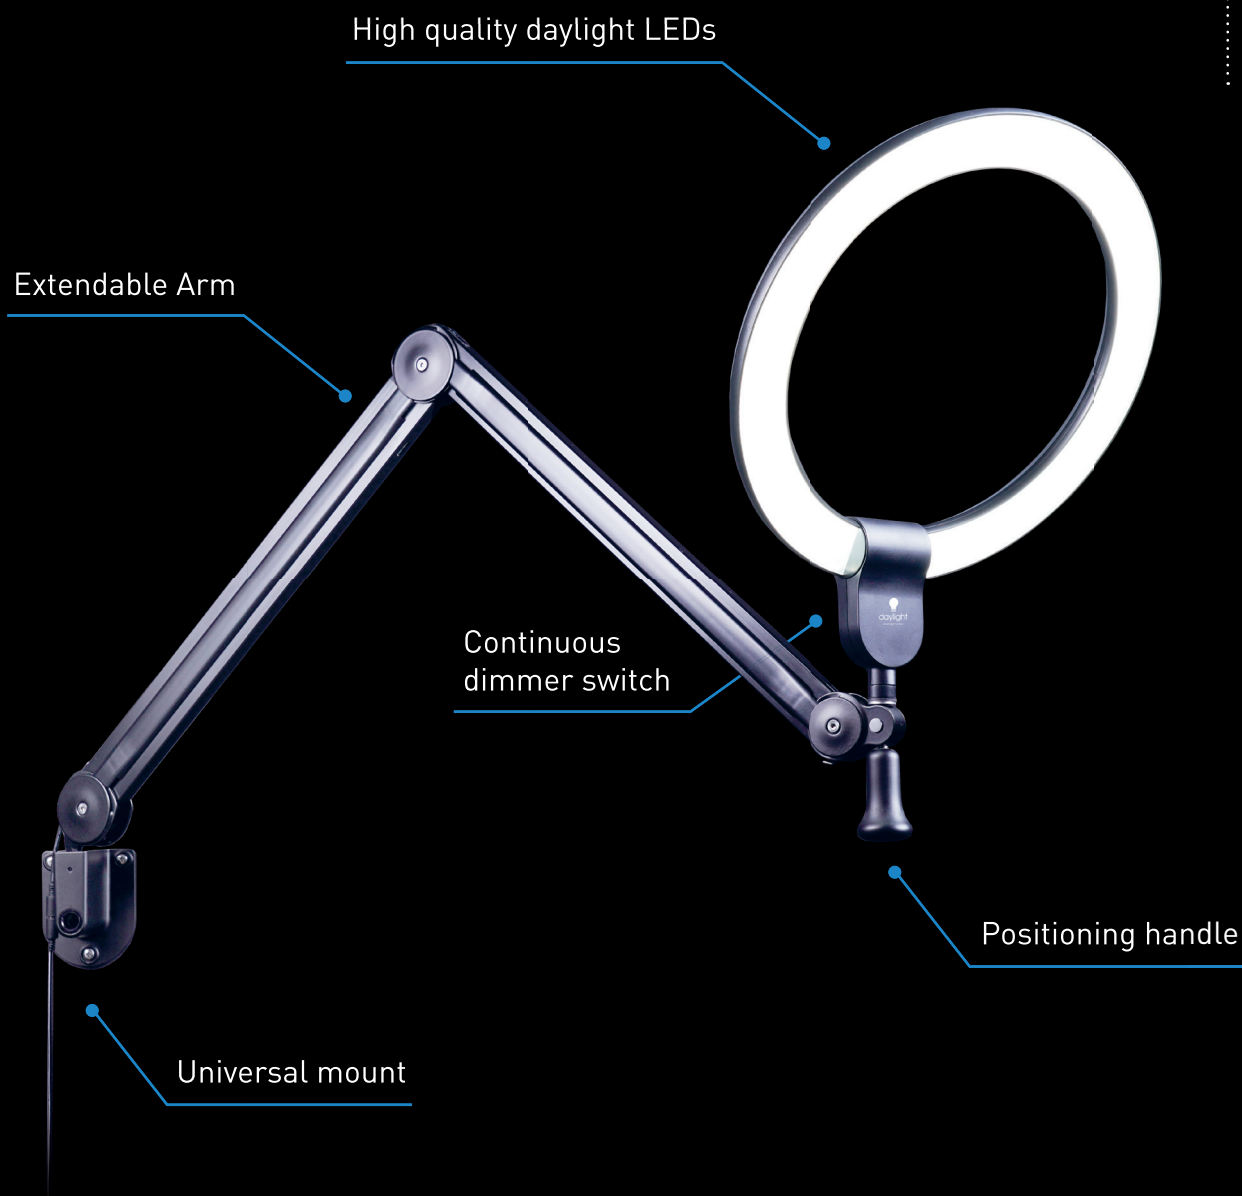

Aura On Arm™

RING LAMP

U35480

Features Sheet

GREAT SPREAD OF LIGHT

Large ring light design of $\text{\O}35.5\text{cm}$ (14") provides great illumination across surface areas

WALL MOUNTABLE

The strong mount provides universal fixing on walls and any flat surface

TABLE MOUNTABLE

Also easy to mount on tables and workstations

EFFORTLESS POSITIONING

The handle provides easy positioning with one hand, so you can direct the light exactly where you want it

FULLY VARIABLE LIGHT INTENSITY

Continuous dimmer switch allows seamless adjustment of brightness levels to your desired preference

EXTENDABLE LONG REACH ARM

Super smooth extendable arm with very long reach 145cm (57") allows maximum freedom with positioning