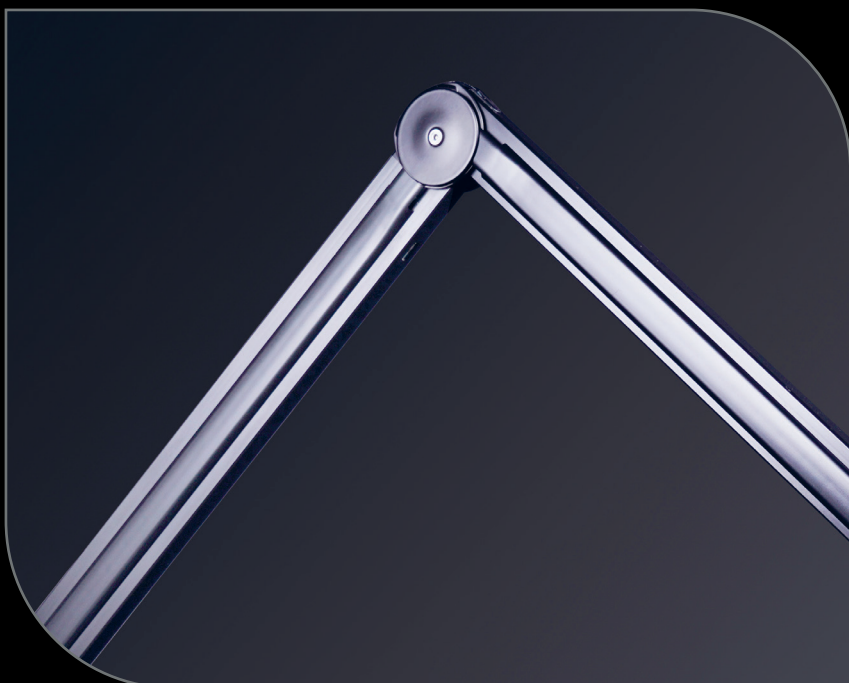

Aura On Arm™

RING LAMP

U35480

Features Sheet

GREAT SPREAD OF LIGHT

Large ring light design of $\text{\O}35.5\text{cm}$ (14") provides great illumination across surface areas

WALL MOUNTABLE

The strong mount provides universal fixing on walls and any flat surface

TABLE MOUNTABLE

Also easy to mount on tables and workstations

EFFORTLESS POSITIONING

The handle provides easy positioning with one hand, so you can direct the light exactly where you want it

FULLY VARIABLE LIGHT INTENSITY

Continuous dimmer switch allows seamless adjustment of brightness levels to your desired preference

EXTENDABLE LONG REACH ARM

Super smooth extendable arm with very long reach 145cm (57") allows maximum freedom with positioning