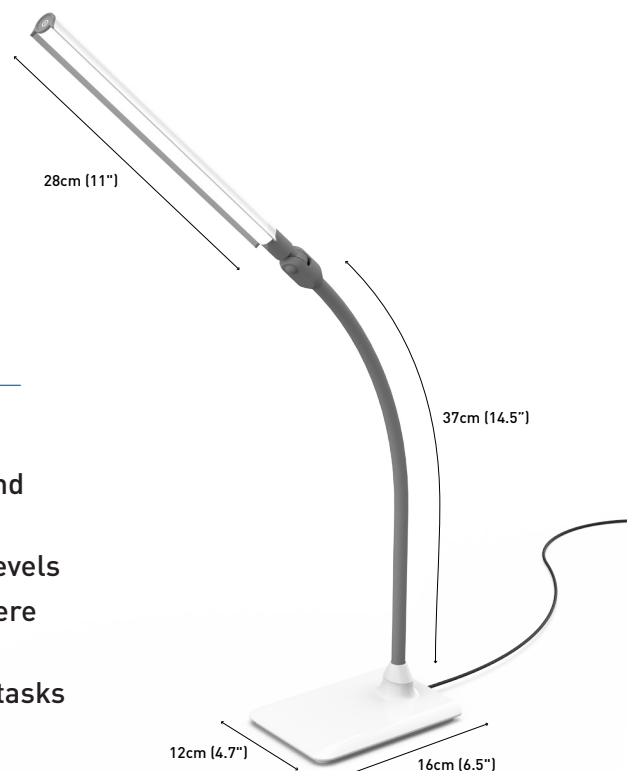

LIGHT QUALITY

ERGONOMICS

DESIGN

[daylightcompany.com](http://daylightcompany.com)

LED 6,000K daylight

1,150 Lux at 12"

4 brightness levels

## FEATURES

- Bright, flexible and easy to operate task lamp
- High quality daylight LEDs and 95+ CRI so you can see detail and colors accurately
- Anti-glare shade with touch switch dimmer and 4 brightness levels
- Pivoting head joint and soft touch flexible arm directs light where you need it
- Ideal for sewing, reading, crafts, beauty treatments, everyday tasks

### Product information

Weight	1.2lb
Colour	White/ Gray
Cable length	59"

### Light output

Light source	LED
Lux at 12"	1,150
Color temperature	6,000K
CRI	95+
Energy consumption	8W