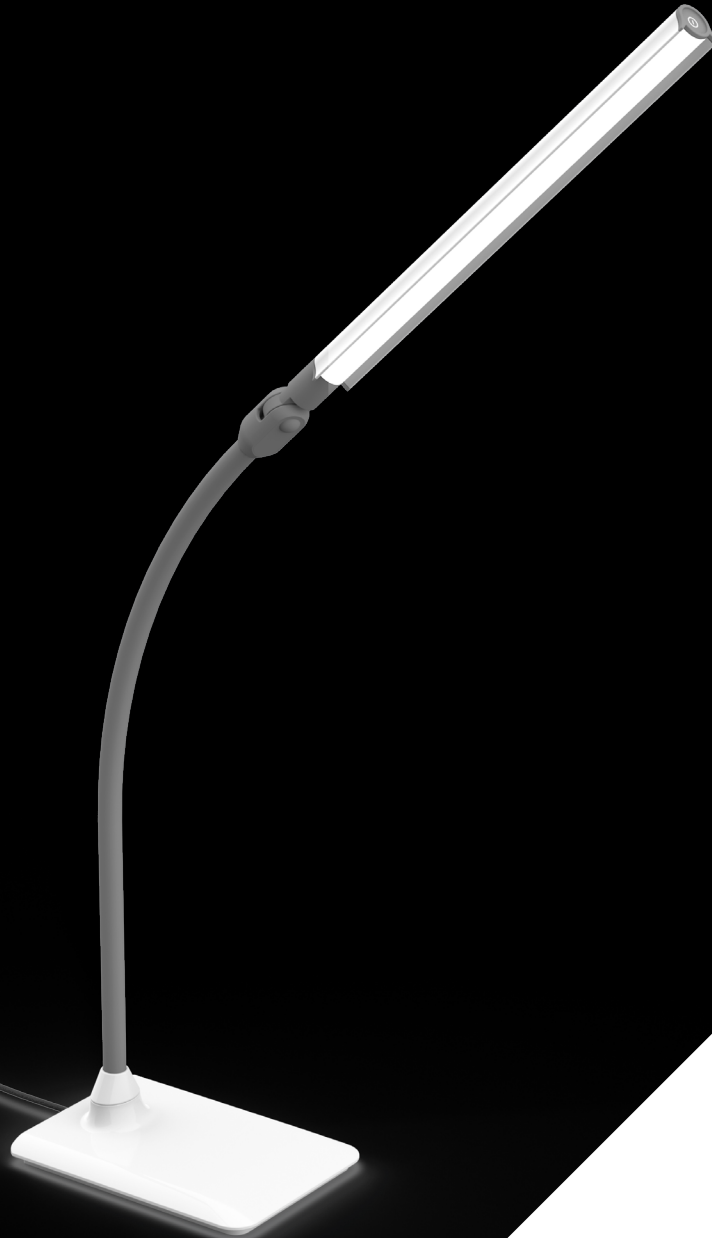

## TABLE LAMP

UN1450

Fact Sheet

daylight

when light matters

Illuminate your workspace with our new and improved UnoPro Table Lamp. This bright and flexible lamp has high quality daylight LEDs and 95+ CRI to see detail and colors clearly as if you were in natural light. The anti-glare shade allows for a more ergonomic work environment, along with the pivoting head joint and soft touch flexible arm to direct the light where you need it. This lamp is easy to move around the house or take with you when travelling.

LIGHT QUALITY

ERGONOMICS

DESIGN

[daylightcompany.com](http://daylightcompany.com)

LED 6,000K daylight

1,150 Lux at 12"

4 brightness levels

## FEATURES

- Bright, flexible and easy to operate task lamp
- High quality daylight LEDs and 95+ CRI so you can see detail and colors accurately
- Anti-glare shade with touch switch dimmer and 4 brightness levels
- Pivoting head joint and soft touch flexible arm directs light where you need it
- Ideal for sewing, reading, crafts, beauty treatments, everyday tasks