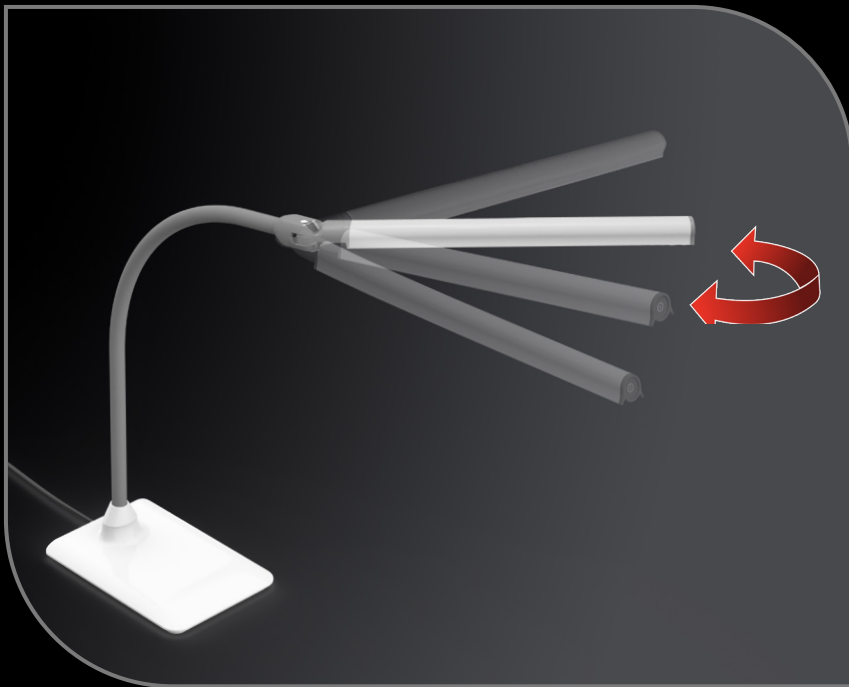

UnoPro™

TABLE LAMP

UN1450

Features Sheet

Wide shade gives maximum spread of light

Anti-glare shade

4 brightness levels

Soft-touch flexible arm

Easy twist shade

Slim & Unobtrusive design

Flat & sturdy base

95+ CRI

Daylight 6,000K LEDs with 95+ CRI to see colors accurately at any time of day or night.

EXCEPTIONAL BRIGHTNESS

Premium quality LEDs last the life of the product – they never need replacing. [1,150 Lux] easily adjustable using the touch dimmer switch.

ANTI-GLARE SHADE

Innovative design eliminates glare, providing a powerful yet comfortable lighting experience.

EASY SHADE ROTATION

Direct the light wherever you want it with the easy and convenient rotating shade feature.

GREAT FLEXIBILITY

The soft-touch arm provides great flexibility and allows you to angle and adjust the shade to any desired position.

SLIM & SLEEK DESIGN

Its slender and minimalistic design creates a modern aesthetic, making it a stylish addition to any space.