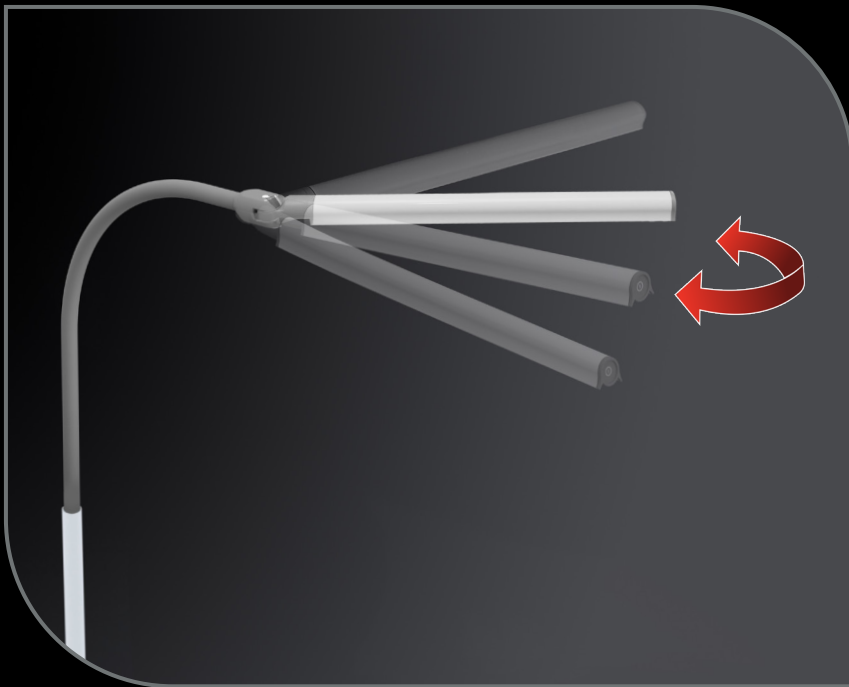

UnoPro™

FLOOR LAMP

UN1460

Features Sheet

95+ CRI

Daylight 6,000K LEDs with 95+ CRI to see colors accurately at any time of day or night.

EXCEPTIONAL BRIGHTNESS

Premium quality LEDs last the life of the product – they never need replacing. [1,150 Lux] easily adjustable using the touch dimmer switch.

ANTI-GLARE SHADE

Innovative design eliminates glare, providing a powerful yet comfortable lighting experience.

EASY SHADE ROTATION

Direct the light wherever you want it with the easy and convenient rotating shade feature.

GREAT FLEXIBILITY

The soft-touch arm provides great flexibility and allows you to angle and adjust the shade to any desired position.

SLIM & SLEEK DESIGN

Its slender and minimalistic design creates a modern aesthetic, making it a stylish addition to any space.