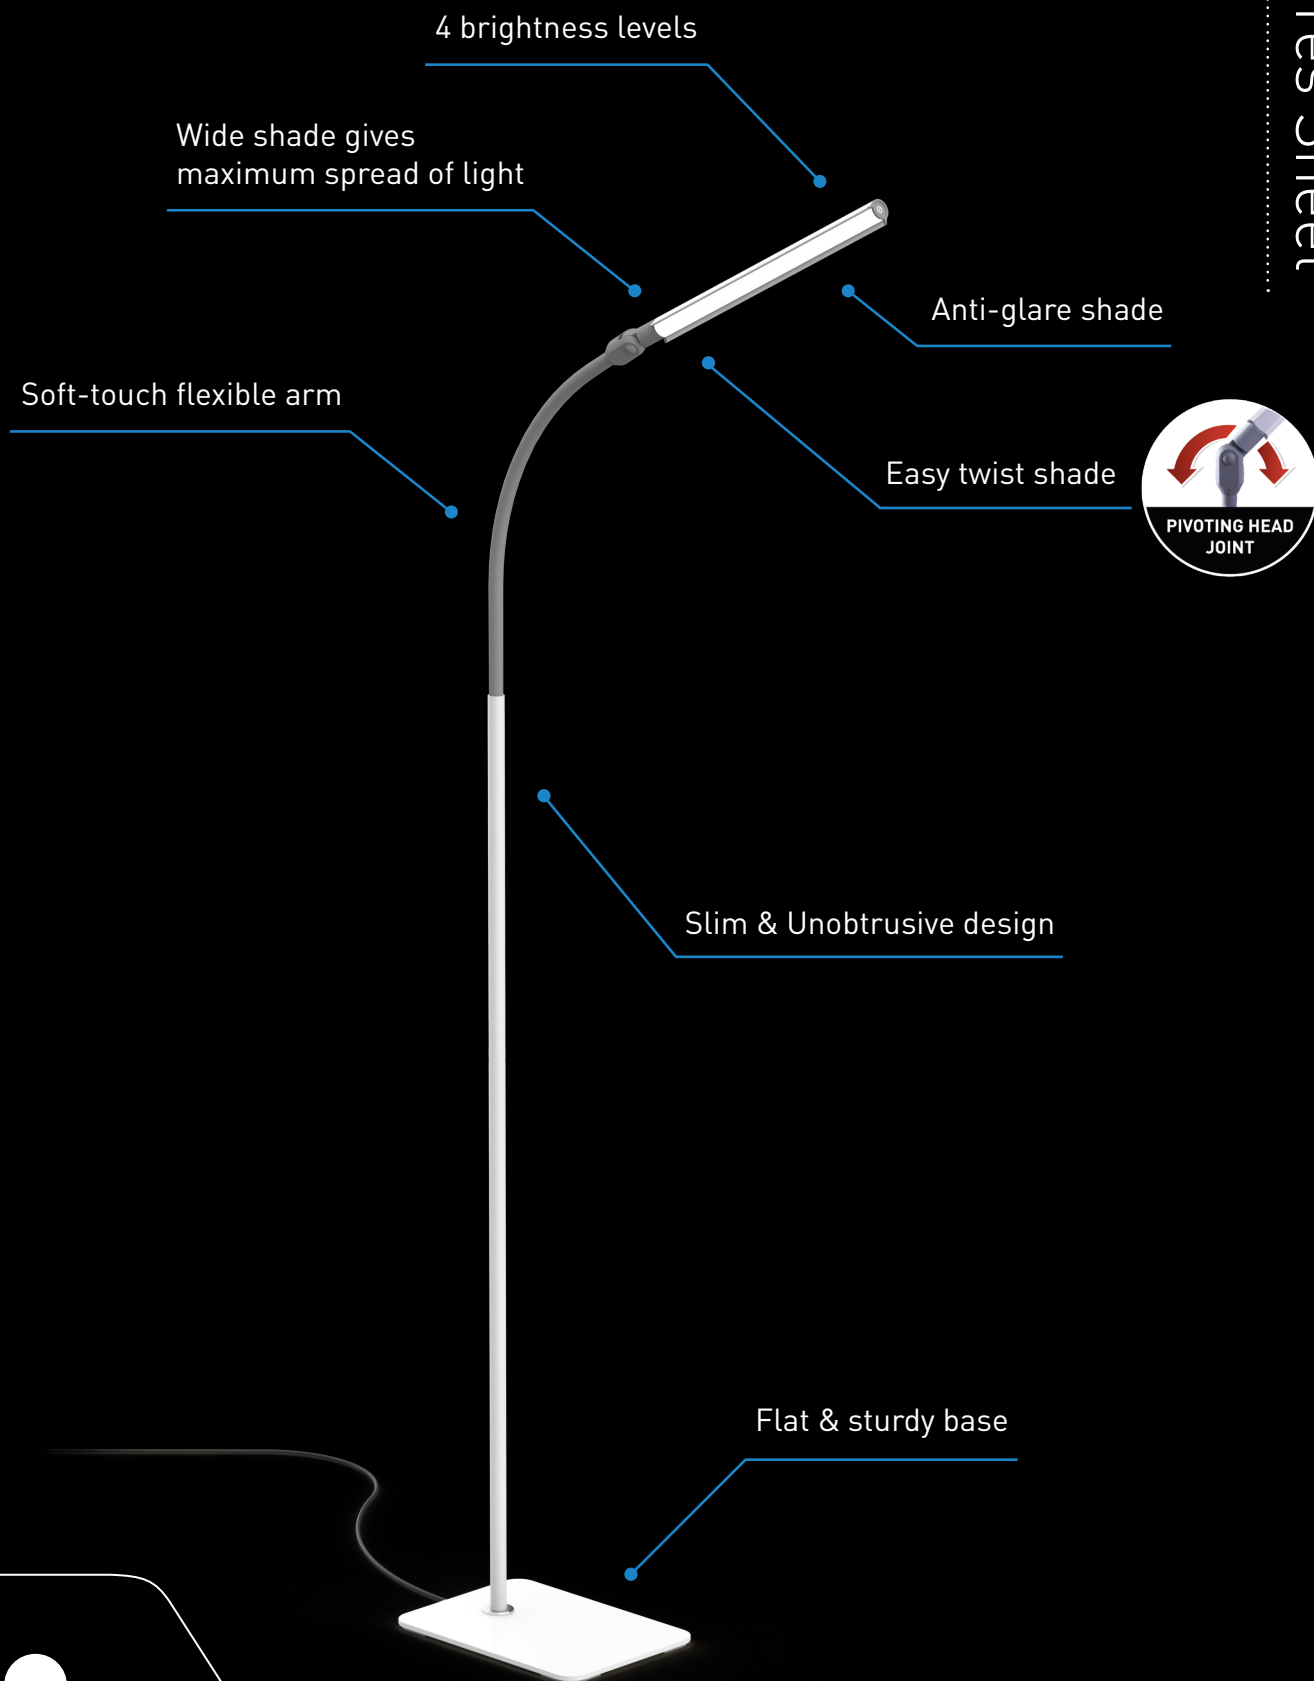

UnoPro™

FLOOR LAMP

UN1460

Features Sheet

95+ CRI

Daylight 6,000K LEDs with 95+ CRI to see colors accurately at any time of day or night.

EXCEPTIONAL BRIGHTNESS

Premium quality LEDs last the life of the product – they never need replacing. [1,150 Lux] easily adjustable using the touch dimmer switch.

ANTI-GLARE SHADE

Innovative design eliminates glare, providing a powerful yet comfortable lighting experience.

EASY SHADE ROTATION

Direct the light wherever you want it with the easy and convenient rotating shade feature.

GREAT FLEXIBILITY

The soft-touch arm provides great flexibility and allows you to angle and adjust the shade to any desired position.

SLIM & SLEEK DESIGN

Its slender and minimalistic design creates a modern aesthetic, making it a stylish addition to any space.