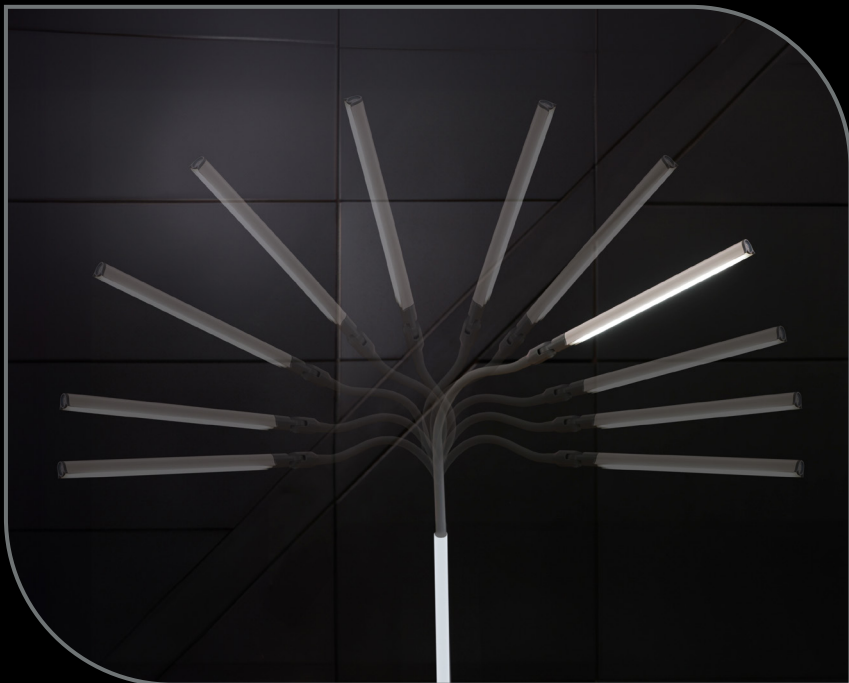

UnoPro™

FLOOR LAMP

UN1460

Features Sheet

95+ CRI

Daylight 6,000K LEDs with 95+ CRI to see colors accurately at any time of day or night.

EXCEPTIONAL BRIGHTNESS

Premium quality LEDs last the life of the product – they never need replacing. [1,150 Lux] easily adjustable using the touch dimmer switch.

ANTI-GLARE SHADE

Innovative design eliminates glare, providing a powerful yet comfortable lighting experience.

EASY SHADE ROTATION

Direct the light wherever you want it with the easy and convenient rotating shade feature.

GREAT FLEXIBILITY

The soft-touch arm provides great flexibility and allows you to angle and adjust the shade to any desired position.

SLIM & SLEEK DESIGN

Its slender and minimalistic design creates a modern aesthetic, making it a stylish addition to any space.