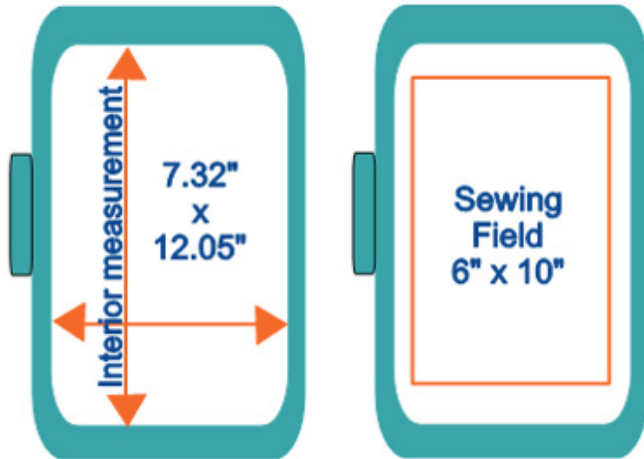

Hoop Size Chart

LM8 SH00A8M
Baby Lock Brother 6" x 10"

Example

Not sure what Snap Hoop Monster you own?
Just measure the hoop interior space and use
this handy chart to identify your hoop.

FOR THE LOVE OF SEWING

SINGLE-NEEDLE SNAP HOOP MONSTER			Interior Measurement			
			mm	mm	inches	inches
	SKU	Description & Sewing Field	Width	Length	Width	Length
LM13	SH00A13M	Babylock/Brother 4"x 4" Basic Actual: 3.94" x 3.94" or 100x100mm	125.22	155	4.93	6.10
LM3	SH00A3M	Babylock/Brother 4" x 4" Actual: 3.94" x 3.94" or 100x100mm	125.22	155	4.93	6.10
LM1	SH00A1M	Babylock/Brother 5" x 7" Actual: 5.12" x 7.09" or 130x180mm	154.9	225	6.10	8.86
LM6	SH00A6M	Babylock/Brother 5" x 7" w clamp down Actual: 5.12" x 7.09" or 130x180mm	156.4	218	6.16	8.58
LM14	SH00A14M	Babylock/Brother 6" x 6" Actual: 5.91" x 5.91" or 150x150mm	174.75	196	6.88	7.72
LM8	SH00A8M	Babylock/Brother 6" x 10" Actual: 5.91" x 10" or 150x255mm	186.01	306	7.32	12.05
LM5	SH00A5M	Babylock/Brother 7" x 12" Actual: 7.09" x 11.81" or 130x300mm	200.08	350	7.88	13.78
LM2	SH00A2M	Babylock/Brother 8" x 8" Actual: 7.87" x 7.87" or 200x200mm	224.94	255	8.86	10.04
LM7	SH00A7M	Babylock/Brother 8" x 12" Actual: 7.87" x 11.81" or 200x300mm	225.43	355	8.88	13.98
LM10	SH00A10M	Babylock/Brother 9.5" x 9.5" Actual: same or 240x240mm	284	268	11.18	10.55
LM9	SH00A9M	Babylock/Brother 9.5" x 14" Actual: 9.45 x 13.98" or 240x355mm	292.58	437	10.61	17.20
LM12	SH00A12M	Babylock/Brother 10 5/8" x 10 5/8" Actual: same or 272x272mm	292.69	333	11.52	13.11
LM11	SH00A11M	Babylock/Brother 10 5/8" x 16" Actual: same or 272x408mm	304.75	473	12.00	18.62