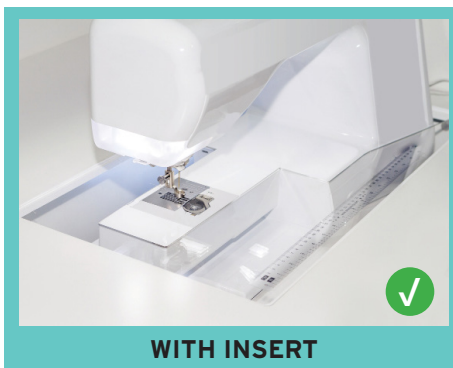

WALLABY II

CUSTOM SEWING INSERT

Enhance your sewing experience with a custom-made insert for your Kangaroo sewing cabinet! Inserts are designed to fill the gap between your sewing machine and cabinet opening for a flush sewing surface. Each insert is specially built to fit your specific sewing machine and Kangaroo cabinet combination. This ergonomic work surface will allow for straighter stitches, less fatigue and a better sewing experience!

BEST WAYS TO COMPLETE YOUR SEWING STUDIO

MATCH YOUR CABINET

Kangaroo sewing cabinet - check!
Now complete your studio with Kangaroo storage and cutting furniture, specially designed to complement your primary workstation. With extra storage and workspace, you can customize your sewing room to be stylish, comfortable, and even more productive!