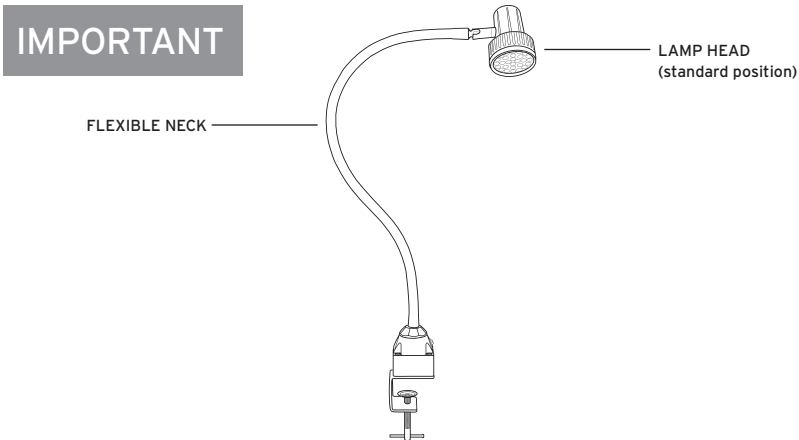

## INSTALLATION INSTRUCTIONS FOR 2000TL

THE 2000TL CAN BE USED WITH OR WITHOUT THE SUPPLIED CLAMP

If you would like to use it without the clamp, unscrew the 4 screws that attach the clamp, and place the base where you would like to mount the light. Using 4 longer screws (not supplied), attach the base to the surface.

To use the 2000TL with the provided clamp, unwind the clamp to the desired width, place over a hard surface and tighten so it is secure.

## TECHNICAL DATA

Voltage: 110V ~ 60Hz

Working Power: 2W

To set the light at different positions - bend any part of the "FLEXIBLE NECK" to move it. Never apply force to the "LAMP HEAD" to redirect the light. The "LAMP HEAD" can be gently adjusted downward from the "standard position" by 90 degrees and side-to-side by 180 degrees.