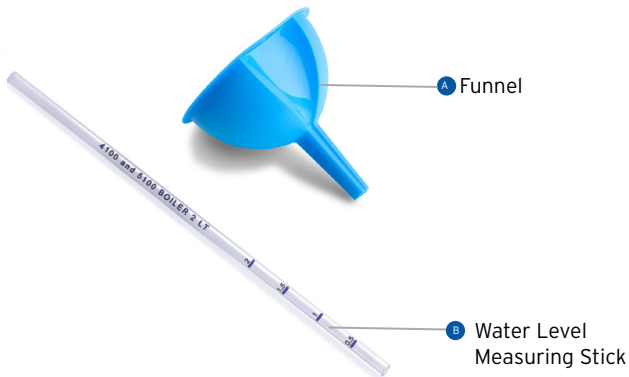

WHAT'S IN THE BOX