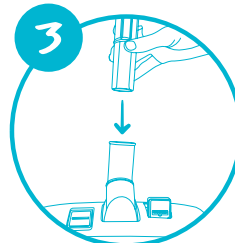

## ASSEMBLY

**Simplicity**  
*SPORT*

Scan code for Owner's Manual  
and product support.

Insert hose

Connect hose to wand

Attach floor tool

Attach strap

**Simplicity**  
VACUUMS