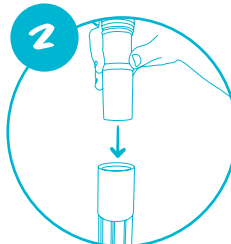

## ASSEMBLY

**Simplicity**  
*SPORT*

Scan code for Owner's Manual  
and product support.

Insert hose

Connect hose to wand

Attach floor tool

Attach strap

**Simplicity**  
VACUUMS