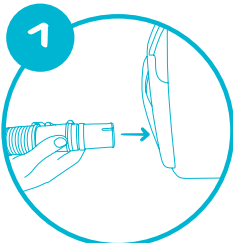

## ASSEMBLY

**Simplicity**  
*SPORT*

Scan code for Owner's Manual  
and product support.

Insert hose

Connect hose to wand

Attach floor tool

Attach strap

**Simplicity**  
VACUUMS