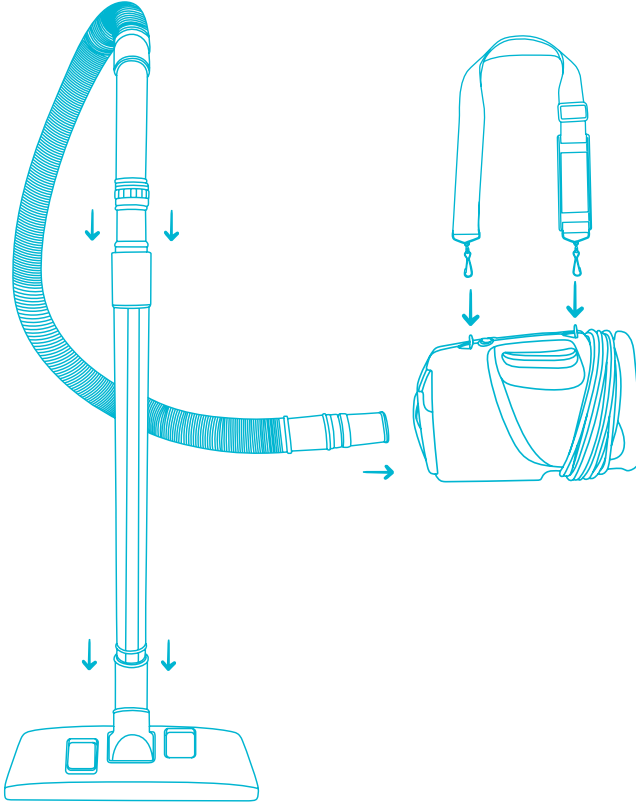

## ASSEMBLY

**Simplicity**  
*SPORT*

Scan code for Owner's Manual  
and product support.

Insert hose

Connect hose to wand

Attach floor tool

Attach strap

**Simplicity**  
VACUUMS