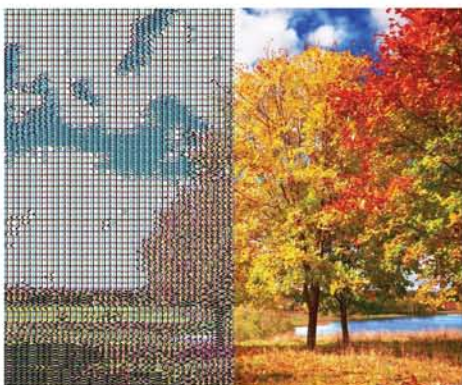

SWF

MAS-12

Single Head Automatic Embroidery Machine

SES (Smart Embroidery Machine)

Allows you to instantly convert photos into embroidery-ready designs

Functions

Including a range of new features, to make embroidering your designs easier than ever

- ◆ Returns to the start position
- ◆ Float Stitch function
- ◆ Frame backward
- ◆ Automatic thread trimming
- ◆ Automatic upper/lower thread break sensing
- ◆ The reason for machine stop is displayed
- ◆ Setting speed and current speed are displayed clearly on the screen
- ◆ Includes an edit function
- ◆ Ability to set the frame movement speed
- ◆ Compatible with USB memory sticks
- ◆ Compatibility of binary/tertiary data code
- ◆ Other code auto sensing
- ◆ Remaining memory capacity is clearly displayed on the screen

Features

- ◆ Laser pointer
- ◆ Photo stitch digitising function
- ◆ Free-Hand stitch function
- ◆ Supports wide cap frames
- ◆ Reach speeds of up to 1,000 RPM for high productivity
- ◆ Compact and elegant design
- ◆ Capable of producing a wide range of embroidery