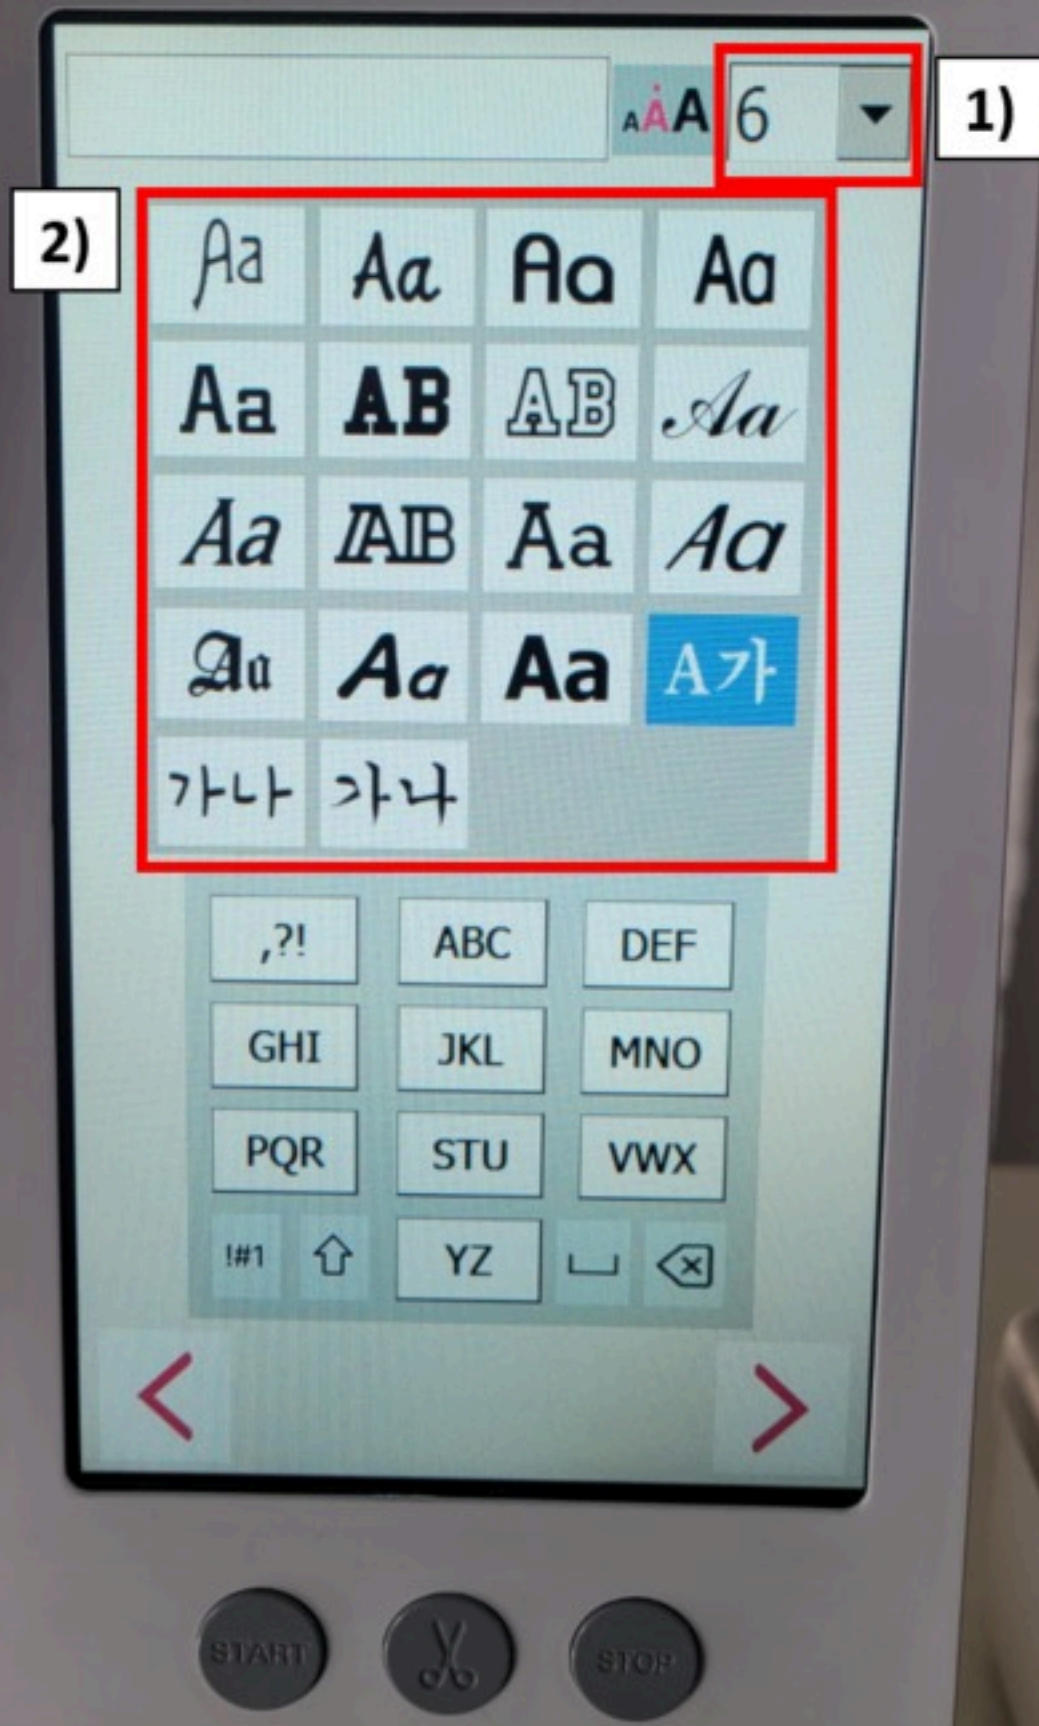

Touch S.E.S icon

T icon is that create lettering design

Choice 1)Size 2)Font
Can create lettering design easily

SWF SUNNY

A A A 6

Aa	Aa	Aa	Aa
Aa	AB	AB	Aa
Aa	AB	Aa	Aa
Aa	Aa	Aa	A가
가나	가나		

,?!	ABC	DEF
GHI	JKL	MNO
PQR	STU	VWX
!#1	↑	YZ
		↵