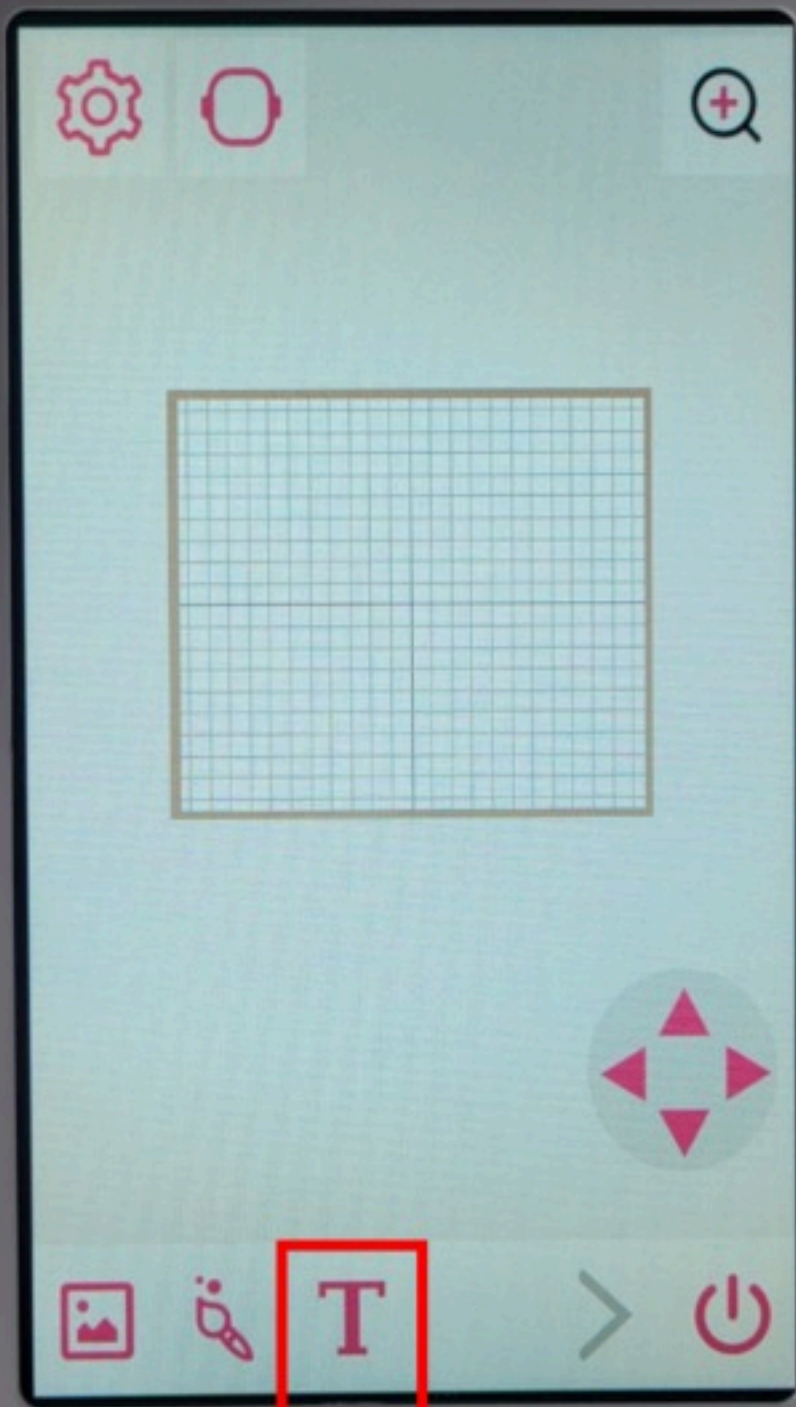

Touch S.E.S icon

T icon is that create lettering design

Choice 1)Size 2)Font
Can create lettering design easily

SWF SUNNY

A A A 6

Aa	Aa	Aa	Aa
Aa	AB	AB	Aa
Aa	AB	Aa	Aa
Aa	Aa	Aa	A가
가나	가나		

,?!	ABC	DEF
GHI	JKL	MNO
PQR	STU	VWX
!#1	↑	YZ
		↵