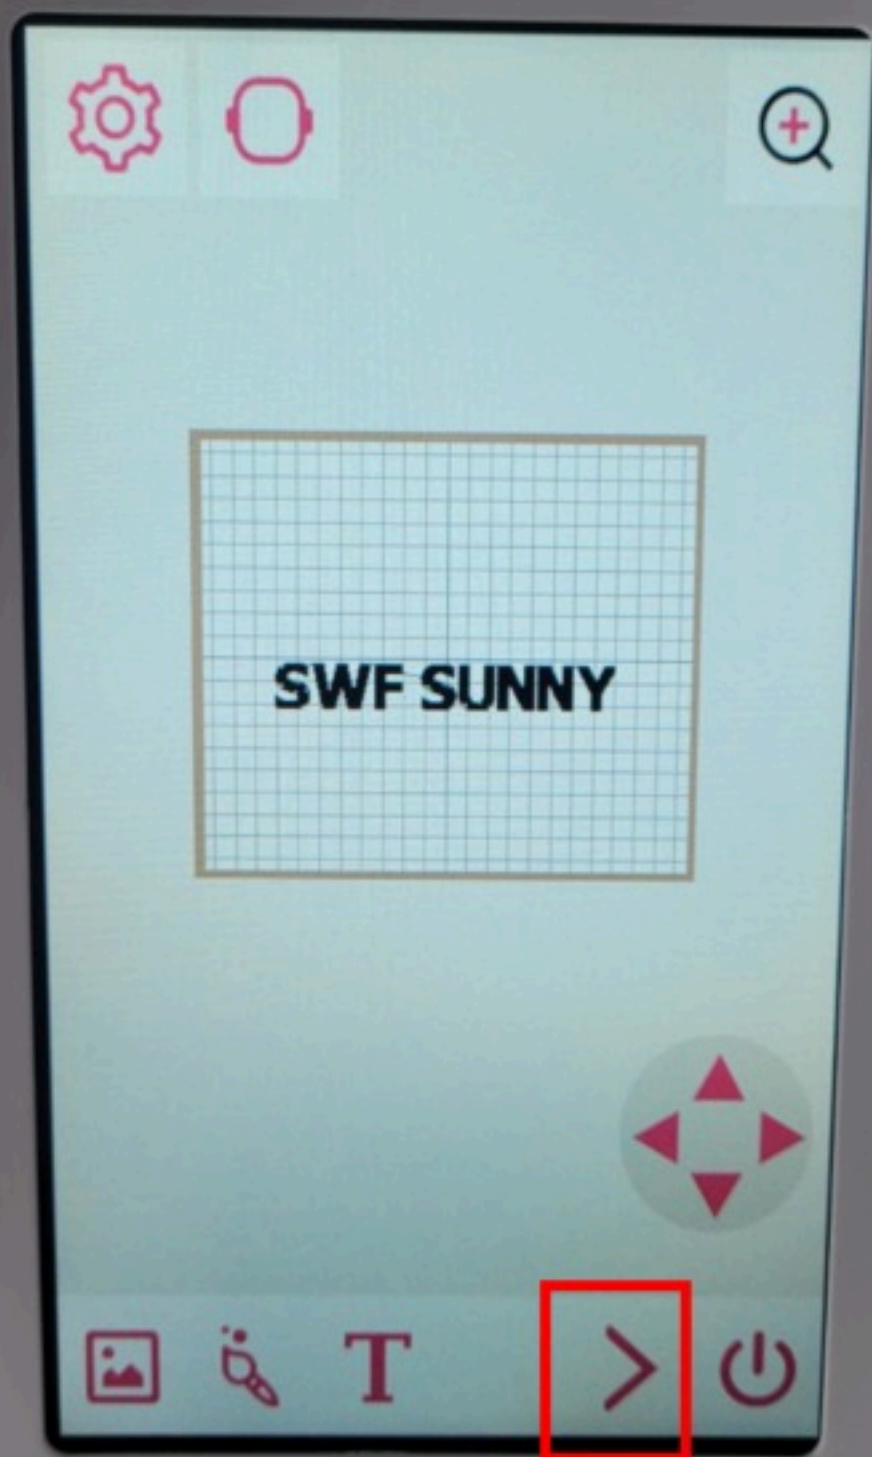

Touch S.E.S icon

T icon is that create lettering design

Choice 1)Size 2)Font
Can create lettering design easily

SWF SUNNY

A A A 6

Aa	Aa	Aa	Aa
Aa	AB	AB	Aa
Aa	AB	Aa	Aa
Aa	Aa	Aa	A가
가나	가나		

,?!	ABC	DEF
GHI	JKL	MNO
PQR	STU	VWX
!#1	↑	YZ
		↵

After entering the letters, touch > icon to complete the design.

**Confirm and touch > icon
to save the design**

Convert to Stitch

SWF SUNNY

After save design, touch X icon

디자인

1)

SWF SUNNY